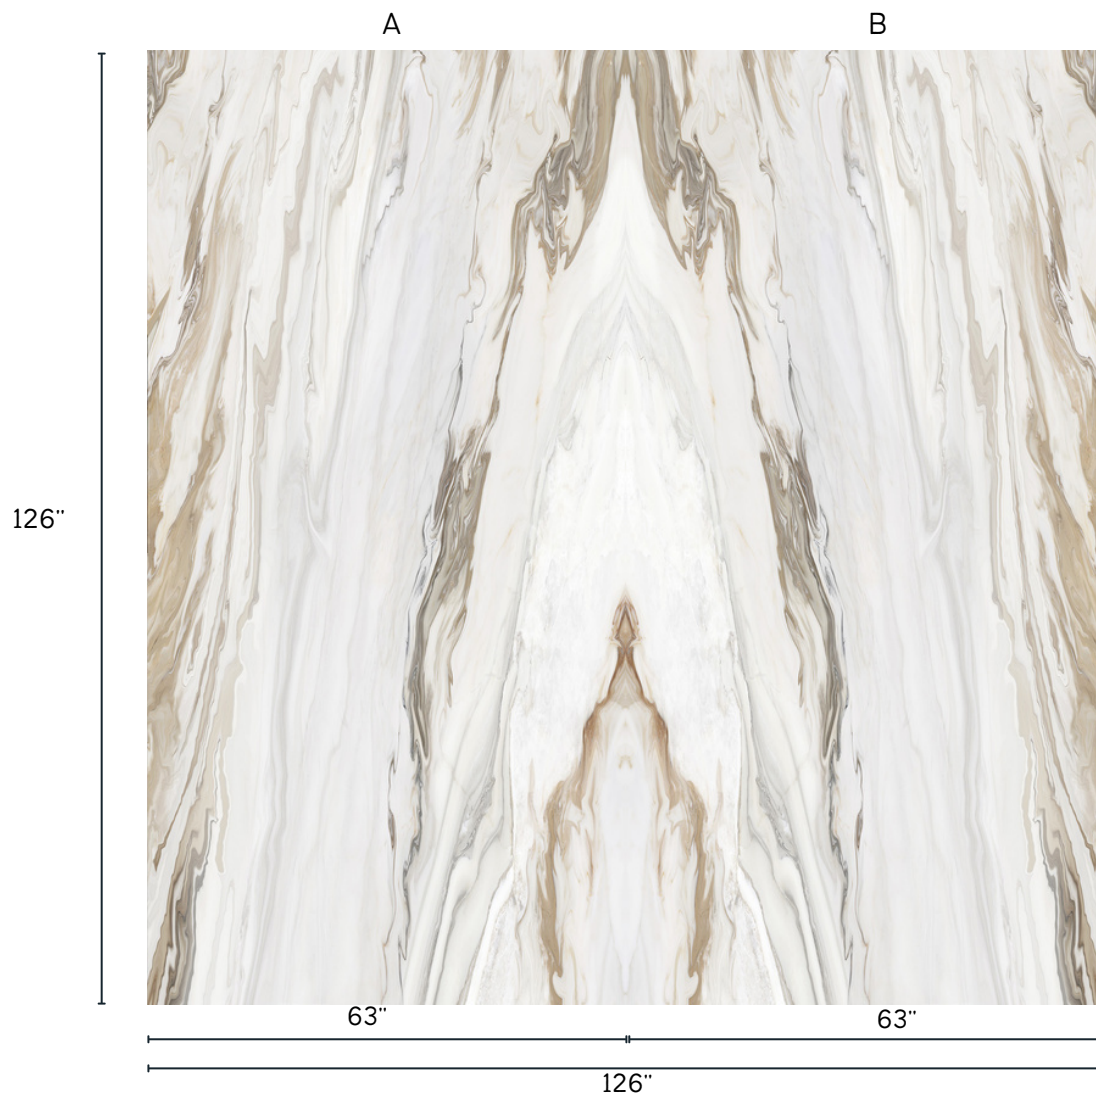

CALACATTA ICE CREAM

FACCIA A

126"

63"

FACCIA B

126"

63"

**SIZE:** 126"x 63"

**THICKNESS :** 12mm / .50"

**WEIGHT :** 315 Pounds

**FINISHES :** Levicato/Polished

☎ (516) 877 -7032

✉ info@raimarble.com

🌐 www.raimarble.com

📷 rai\_marble

---

CALACATTA ICE CREAM

**SIZE:** 126"x 63"  
**THICKNESS :** 12mm / .50"  
**WEIGHT :** 315 Pounds  
**FINISHES :** Levicato/Polished

☎ (516) 877 -7032  
✉ info@raimarble.com  
🌐 www.raimarble.com  
📷 rai\_marble