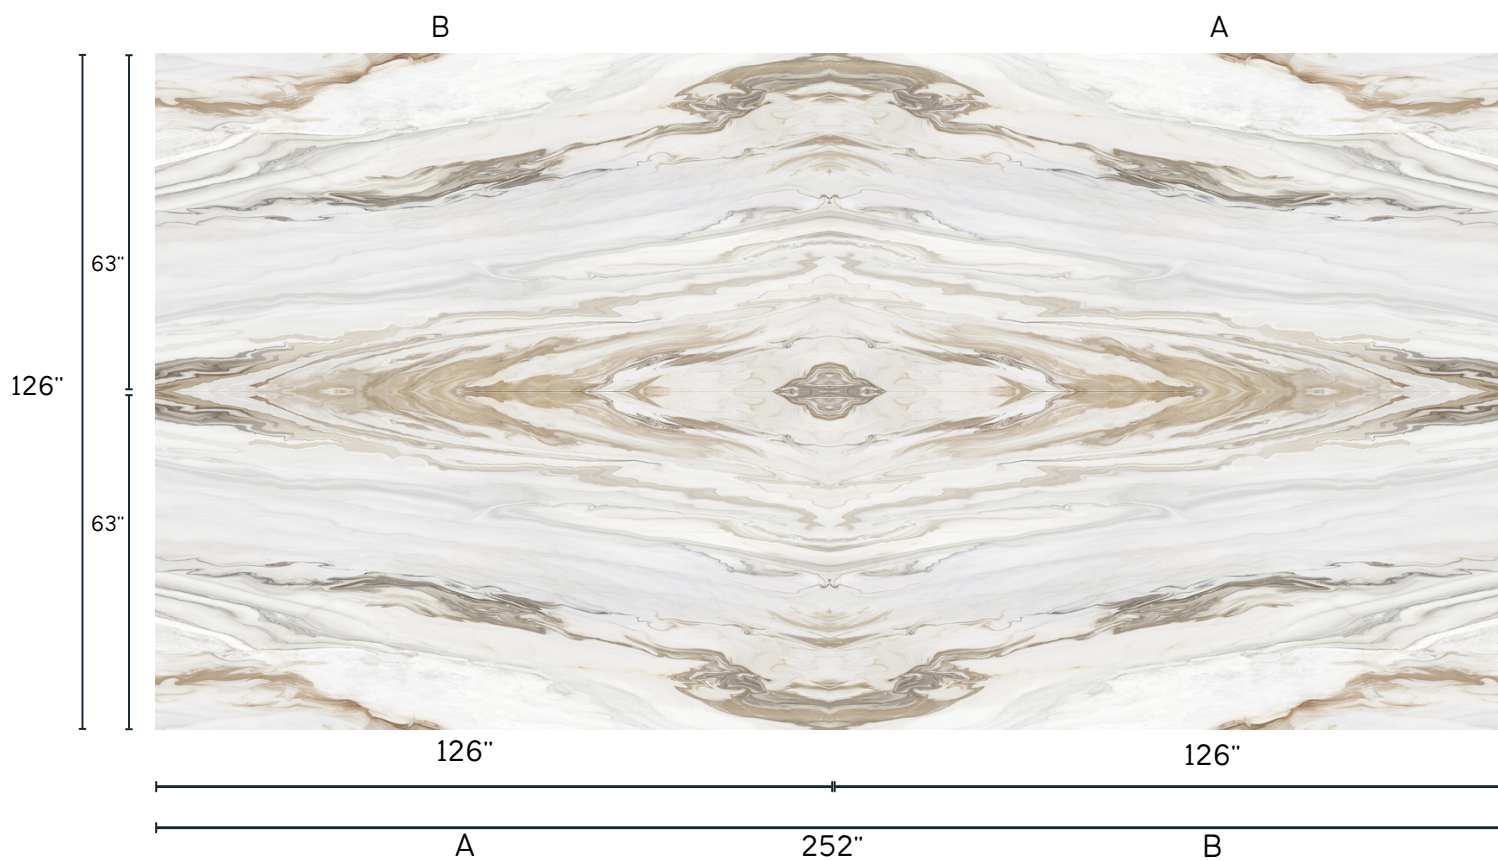

---

CALACATTA ICE CREAM

**SIZE:** 126"x 63"  
**THICKNESS :** 12mm / .50"  
**WEIGHT :** 315 Pounds  
**FINISHES :** Levicato/Polished

☎ (516) 877 -7032  
✉ info@raimarble.com  
🌐 www.raimarble.com  
📷 rai\_marble

---

CALACATTA ICE CREAM

**SIZE:** 126"x 63"

**THICKNESS :** 12mm / .50"

**WEIGHT :** 315 Pounds

**FINISHES :** Levicato/Polished

☎ (516) 877 -7032

✉ info@raimarble.com

🌐 www.raimarble.com

📷 rai\_marble

---

CALACATTA ICE CREAM

**SIZE:** 126"x 63"  
**THICKNESS :** 12mm / .50"  
**WEIGHT :** 315 Pounds  
**FINISHES :** Levicato/Polished

☎ (516) 877 -7032  
✉ info@raimarble.com  
🌐 www.raimarble.com  
📷 rai\_marble