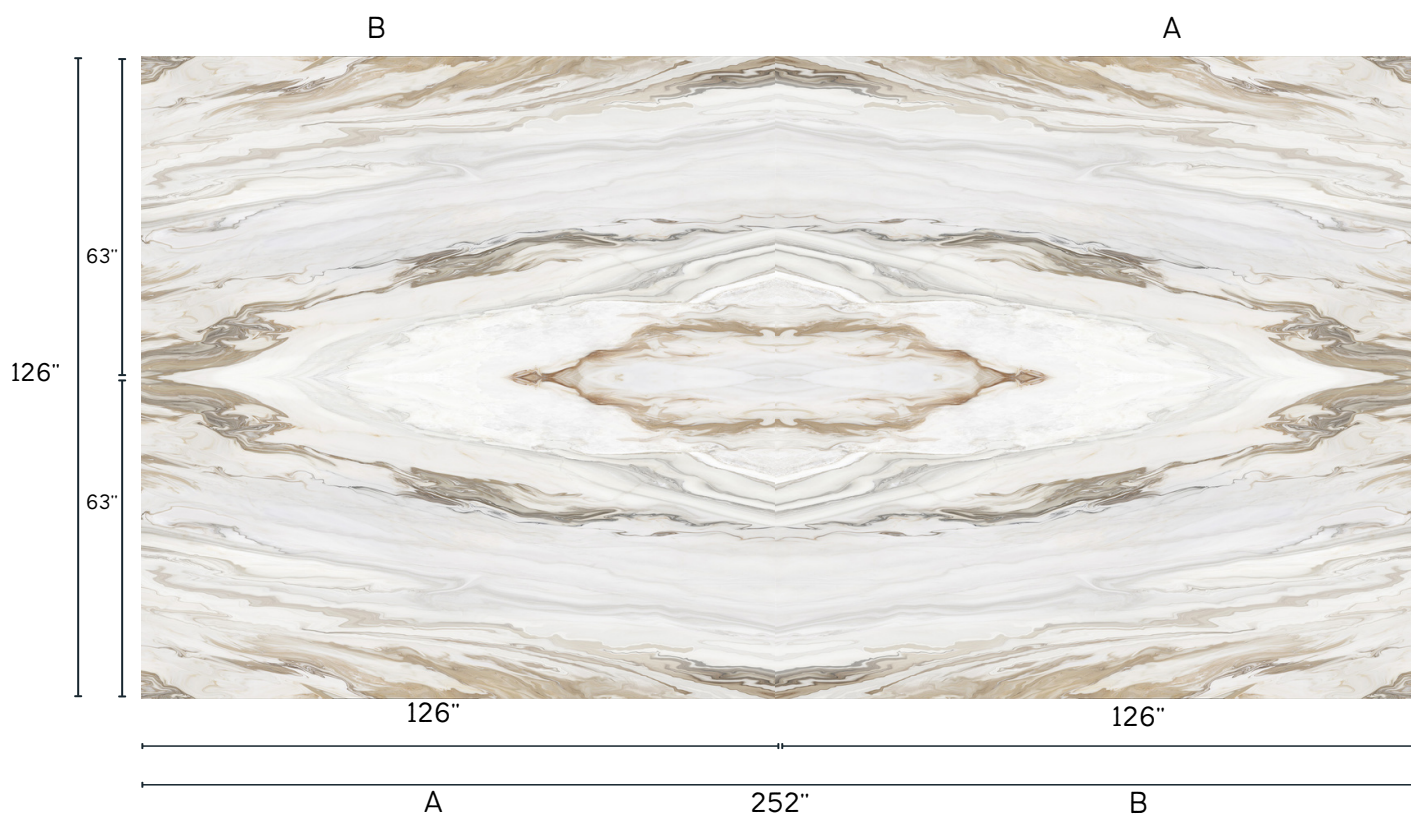

---

CALACATTA ICE CREAM

**SIZE:** 126"x 63"  
**THICKNESS :** 12mm / .50"  
**WEIGHT :** 315 Pounds  
**FINISHES :** Levicato/Polished

☎ (516) 877 -7032  
✉ info@raimarble.com  
🌐 www.raimarble.com  
📷 rai\_marble