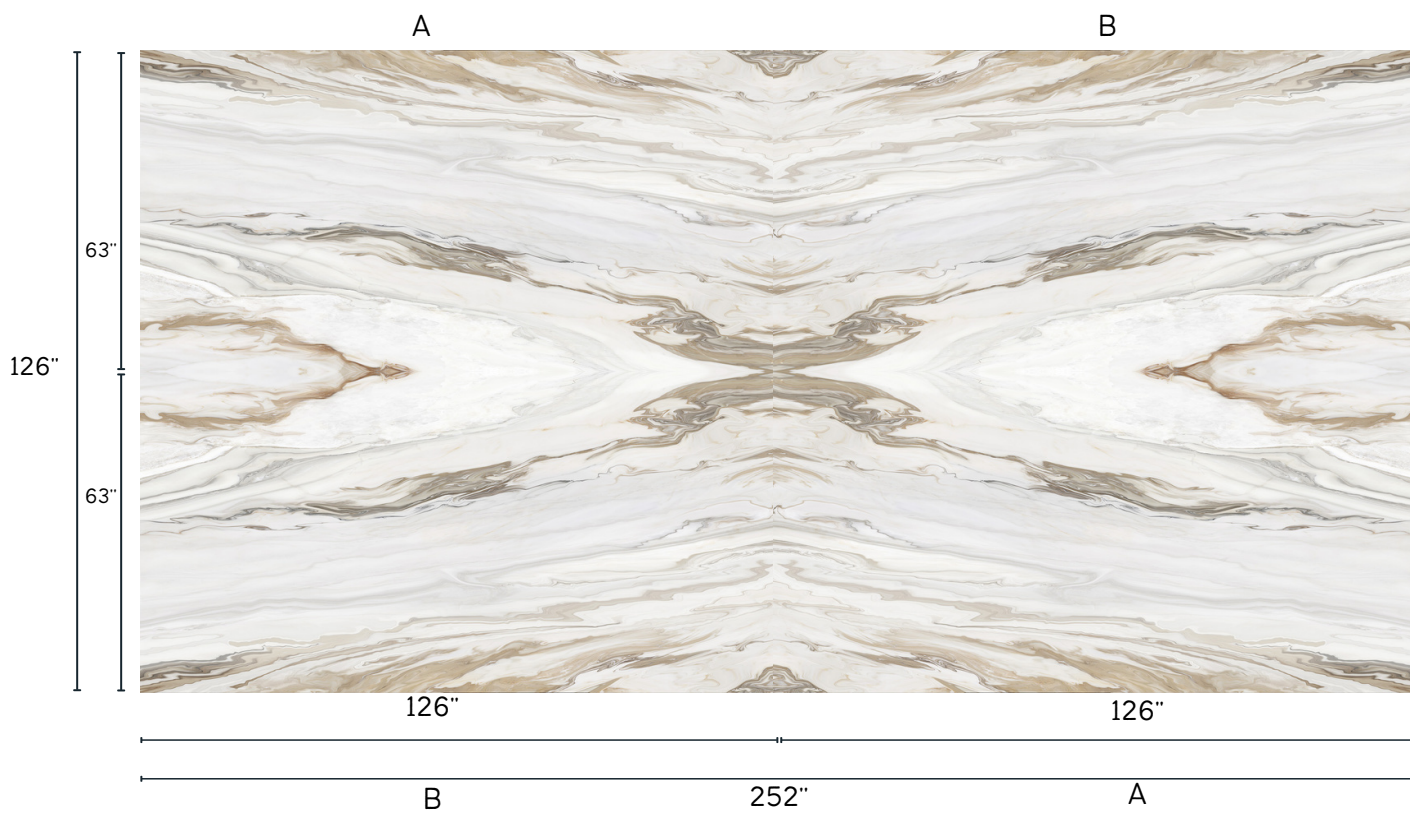

---

CALACATTA ICE CREAM

**SIZE:** 126"x 63"  
**THICKNESS :** 12mm / .50"  
**WEIGHT :** 315 Pounds  
**FINISHES :** Levicato/Polished

☎ (516) 877 -7032  
✉ info@raimarble.com  
🌐 www.raimarble.com  
📷 rai\_marble

---

CALACATTA ICE CREAM

**SIZE:** 126"x 63"

**THICKNESS :** 12mm / .50"

**WEIGHT :** 315 Pounds

**FINISHES :** Levicato/Polished

☎ (516) 877 -7032

✉ info@raimarble.com