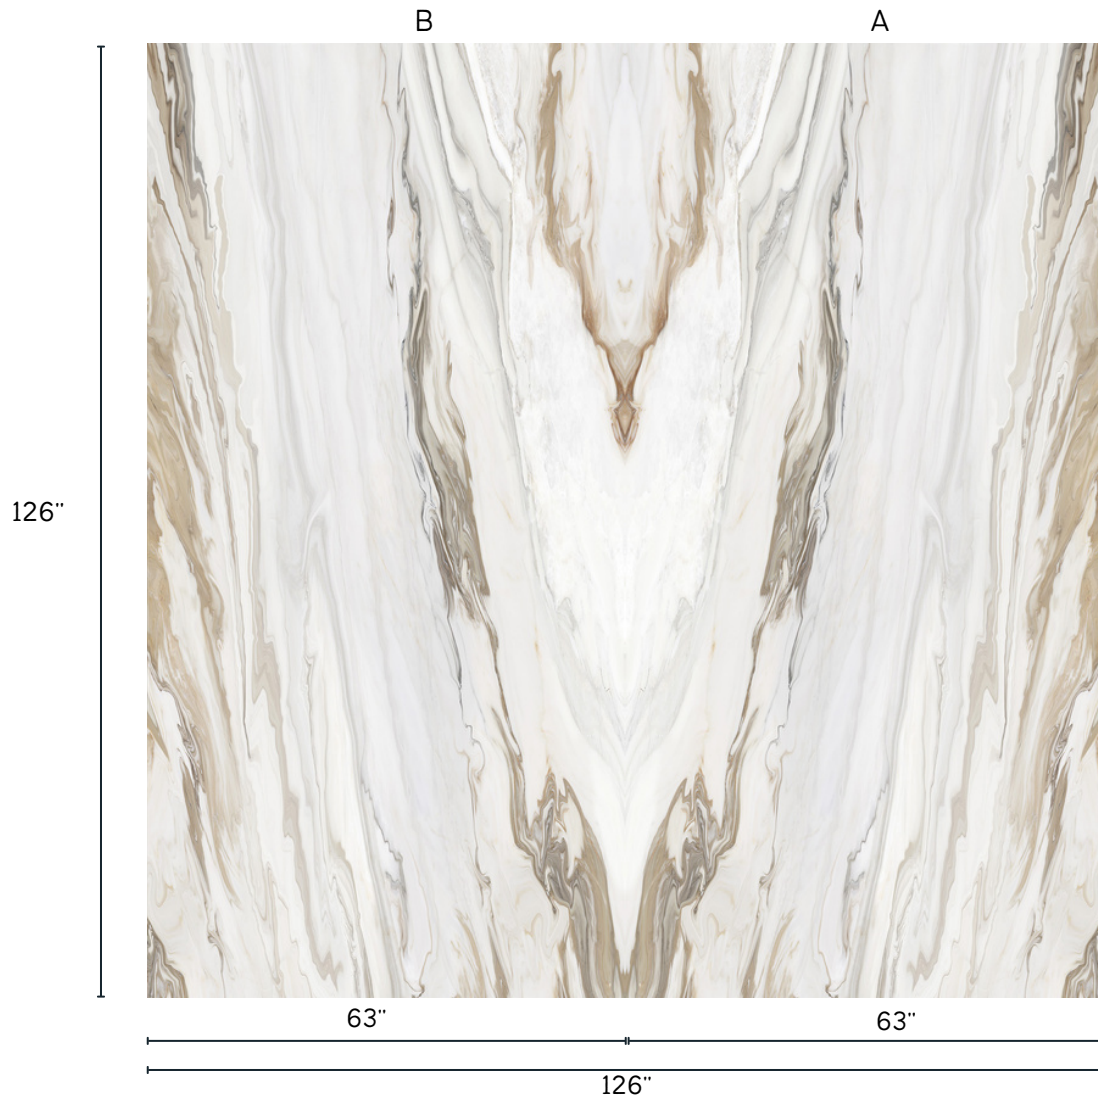

CALACATTA ICE CREAM

FACCIA A

126"

63"

FACCIA B

126"

63"

**SIZE:** 126"x 63"

CALACATTA ICE CREAM

**SIZE:** 126"x 63"  
**THICKNESS :** 12mm / .50"  
**WEIGHT :** 315 Pounds  
**FINISHES :** Levicato/Polished

☎ (516) 877 -7032  
✉ info@raimarble.com  
🌐 www.raimarble.com  
📷 rai\_marble

---

CALACATTA ICE CREAM

**SIZE:** 126"x 63"  
**THICKNESS :** 12mm / .50"  
**WEIGHT :** 315 Pounds  
**FINISHES :** Levicato/Polished

☎ (516) 877 -7032  
✉ info@raimarble.com  
🌐 www.raimarble.com  
📷 rai\_marble