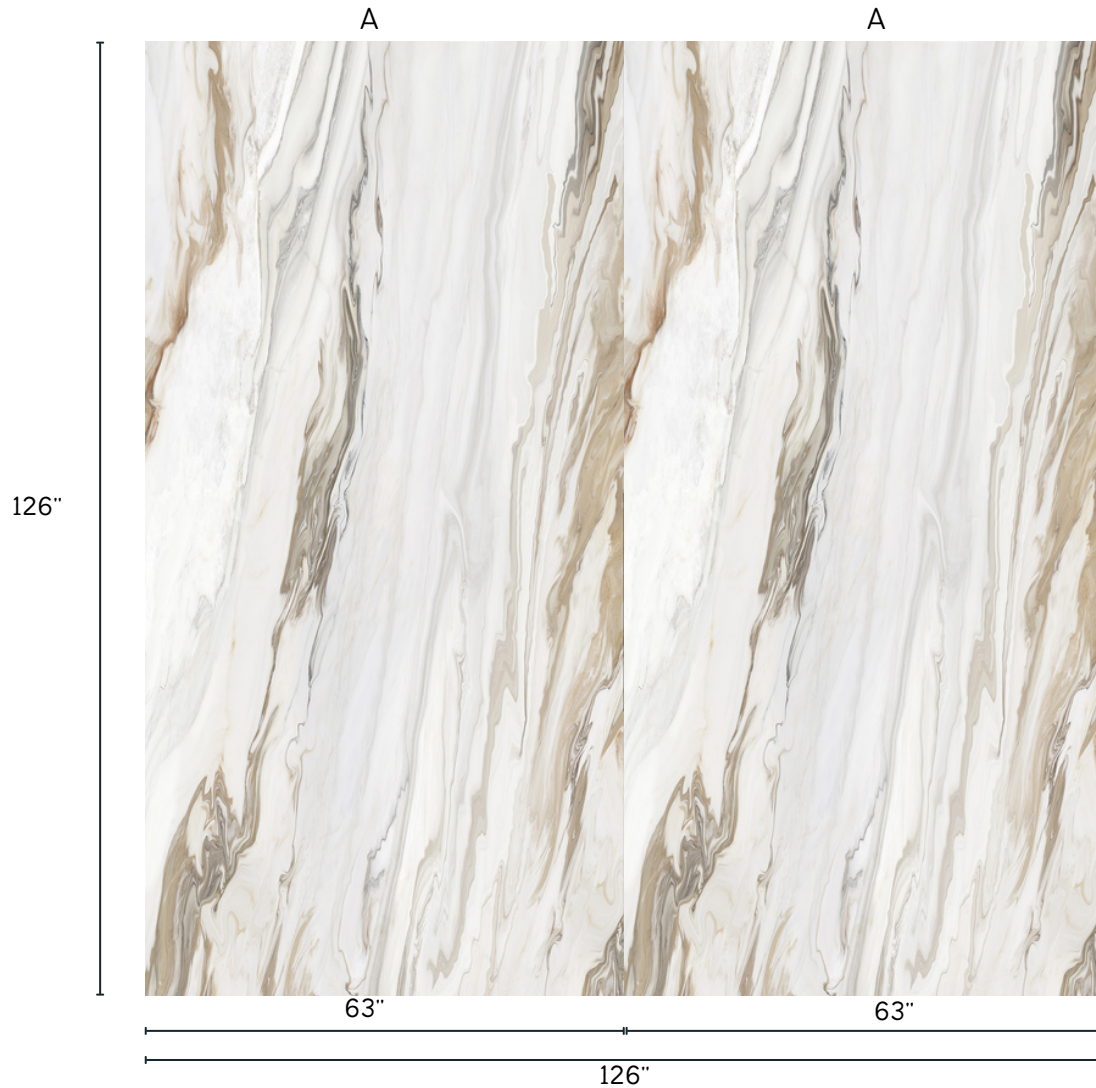

---

CALACATTA ICE CREAM

**SIZE:** 126"x 63"

**THICKNESS :** 12mm / .50"

**WEIGHT :** 315 Pounds

**FINISHES :** Levicato/Polished

☎ (516) 877 -7032

✉ info@raimarble.com

🌐 www.raimarble.com

📷 rai\_marble

---

CALACATTA ICE CREAM

**SIZE:** 126"x 63"  
**THICKNESS :** 12mm / .50"  
**WEIGHT :** 315 Pounds  
**FINISHES :** Levicato/Polished

☎ (516) 877 -7032  
✉ info@raimarble.com  
🌐 www.raimarble.com  
📷 rai\_marble