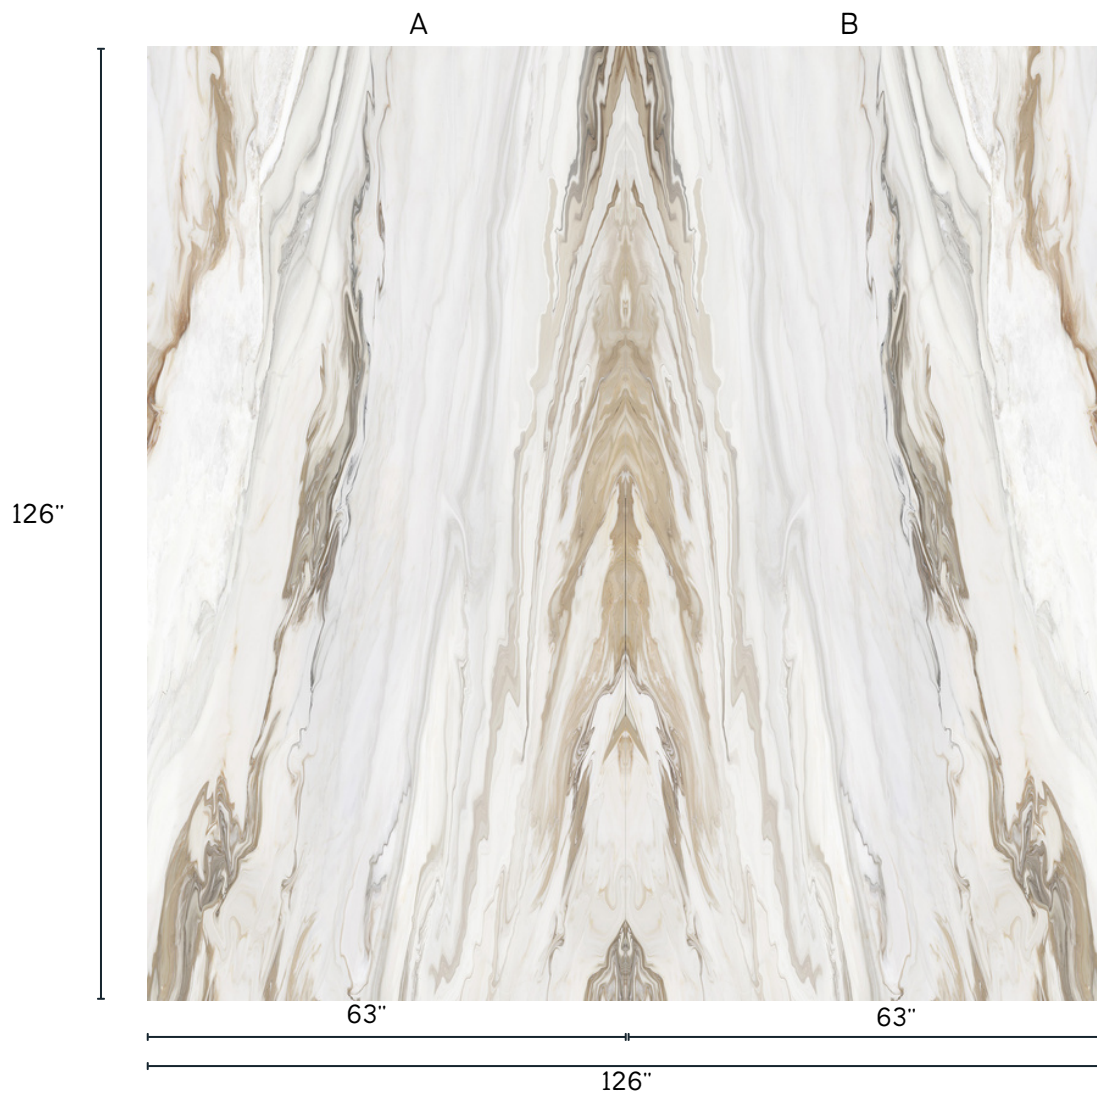

---

CALACATTA ICE CREAM

**SIZE:** 126"x 63"  
**THICKNESS :** 12mm / .50"  
**WEIGHT :** 315 Pounds  
**FINISHES :** Levicato/Polished

☎ (516) 877 -7032  
✉ info@raimarble.com  
🌐 www.raimarble.com  
📷 rai\_marble