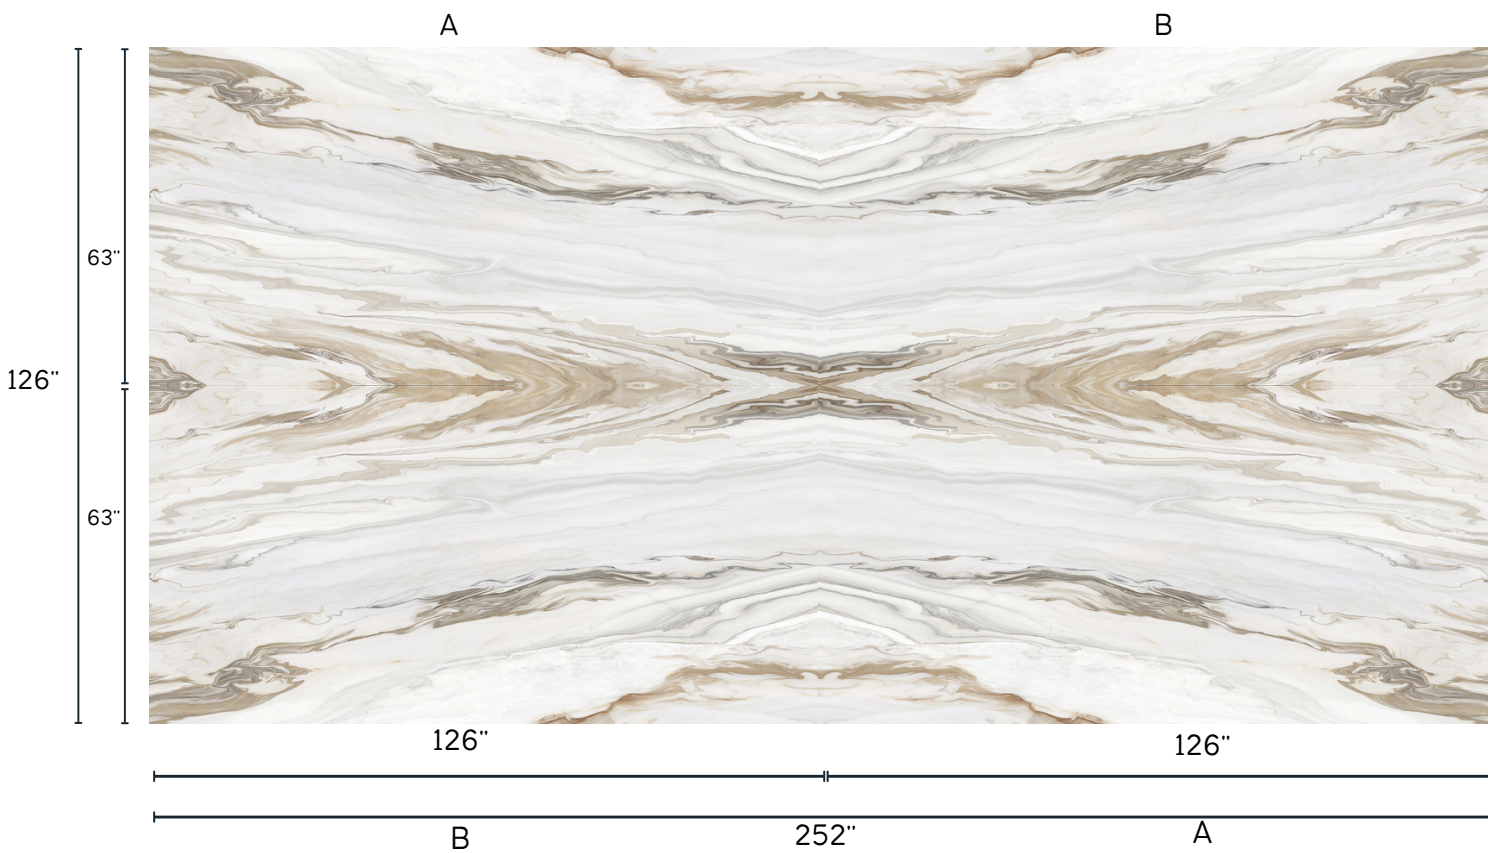

---

CALACATTA ICE CREAM

**SIZE:** 126"x 63"

**THICKNESS :** 12mm / .50"

**WEIGHT :** 315 Pounds

**FINISHES :** Levicato/Polished

☎ (516) 877 -7032

✉ info@raimarble.com

🌐 www.raimarble.com

📷 rai\_marble

---

CALACATTA ICE CREAM

**SIZE:** 126"x 63"  
**THICKNESS :** 12mm / .50"  
**WEIGHT :** 315 Pounds  
**FINISHES :** Levicato/Polished

☎ (516) 877 -7032  
✉ info@raimarble.com  
🌐 www.raimarble.com  
📷 rai\_marble