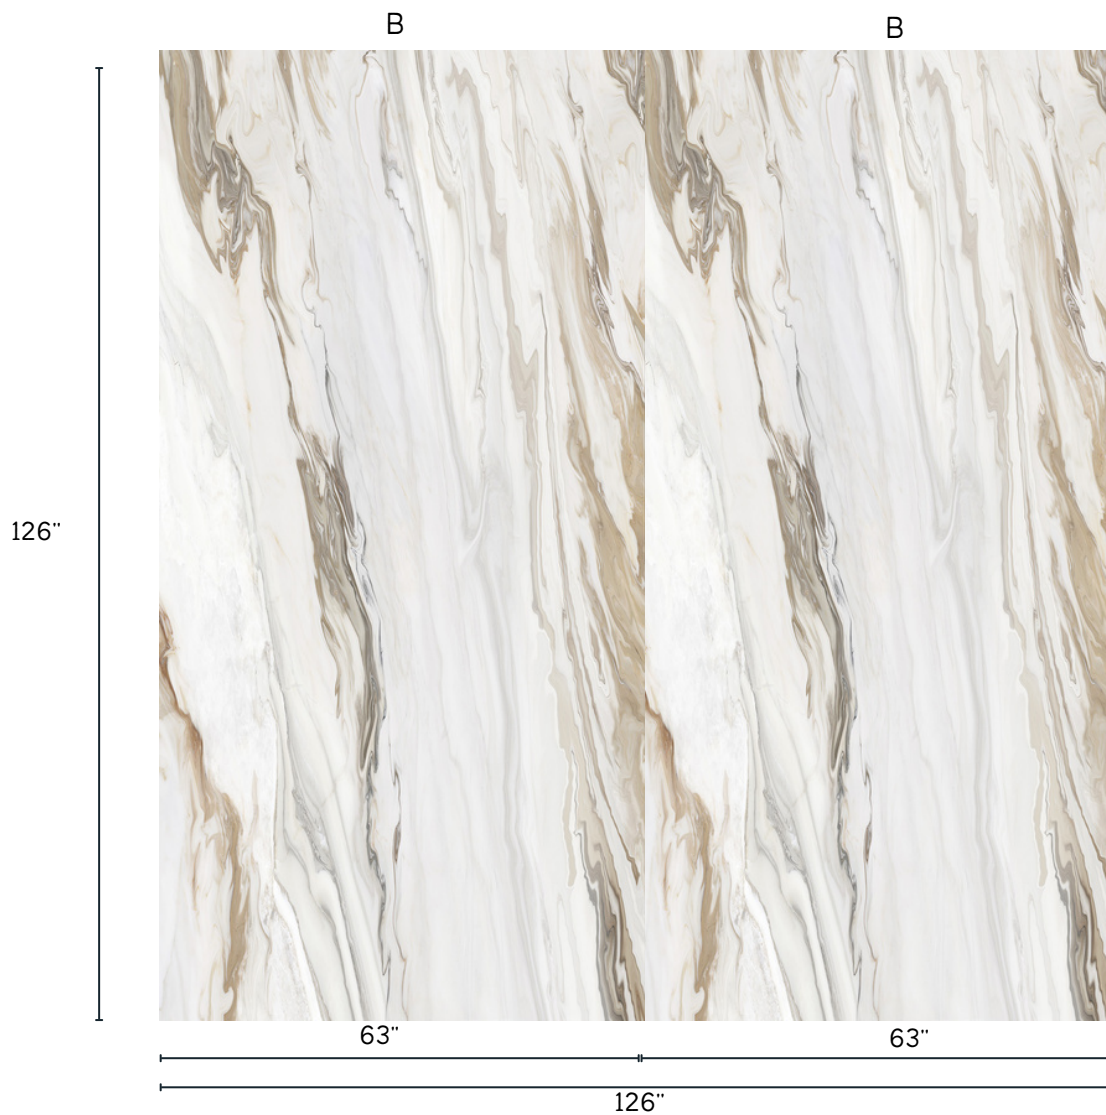

🌐 www.raimarble.com

📷 rai\_marble

---

CALACATTA ICE CREAM

**SIZE:** 126"x 63"  
**THICKNESS :** 12mm / .50"  
**WEIGHT :** 315 Pounds  
**FINISHES :** Levicato/Polished

☎ (516) 877 -7032  
✉ info@raimarble.com  
🌐 www.raimarble.com  
📷 rai\_marble

---

CALACATTA ICE CREAM

**SIZE:** 126"x 63"  
**THICKNESS :** 12mm / .50"  
**WEIGHT :** 315 Pounds  
**FINISHES :** Levicato/Polished

☎ (516) 877 -7032  
✉ info@raimarble.com  
🌐 www.raimarble.com  
📷 rai\_marble