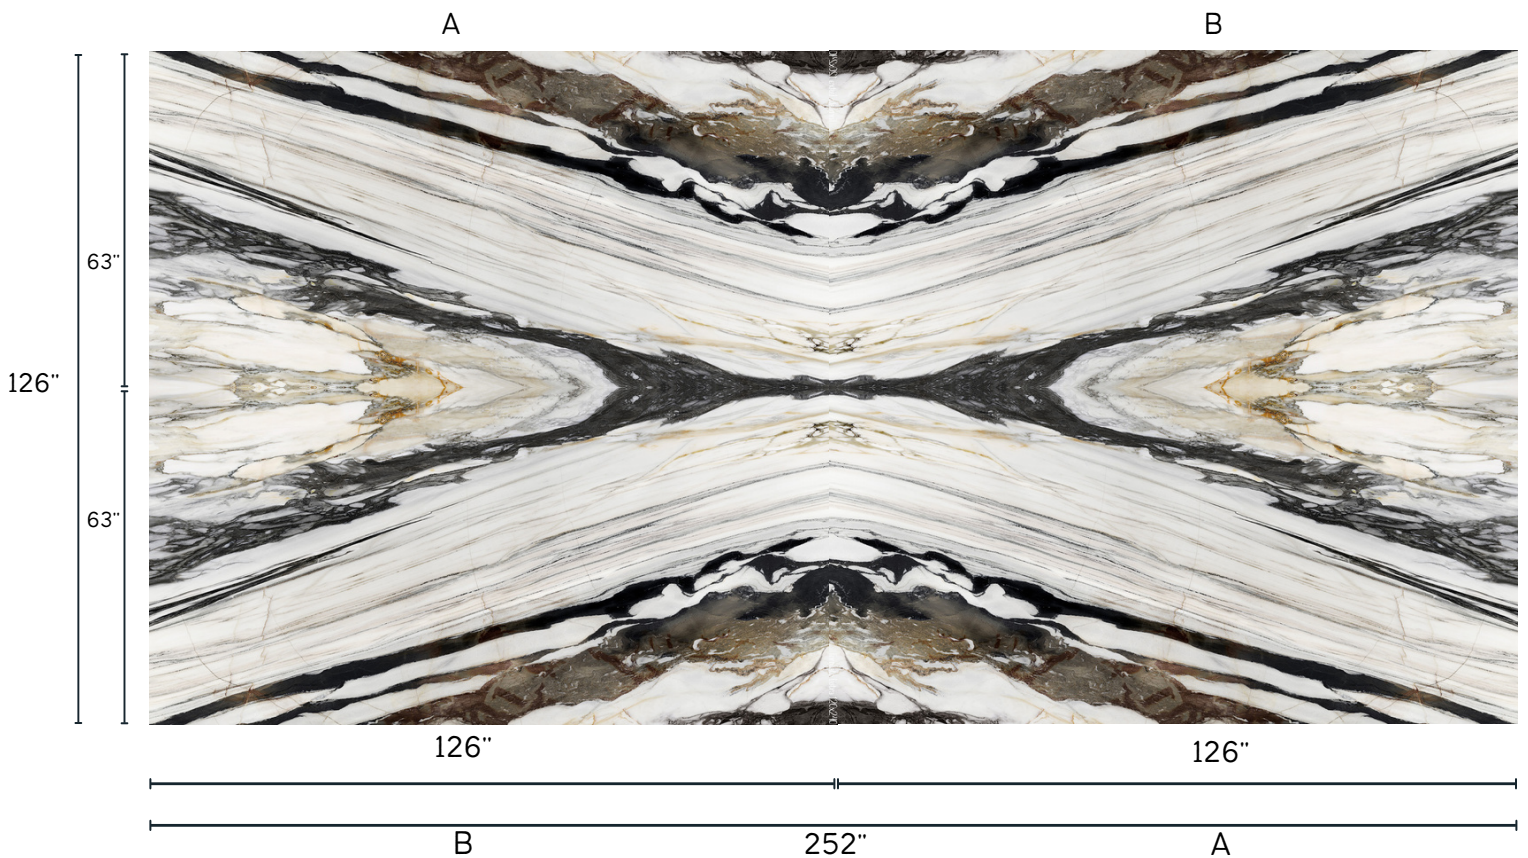

CALACATTA FANTASY

SIZE: 126"x 63"
THICKNESS : 12mm / .50"
WEIGHT : 315 Pounds
FINISHES : Levicato/Polished

☎ (516) 877 -7032
✉ info@raimarble.com
🌐 www.raimarble.com
© rai_marble

CALACATTA FANTASY

SIZE: 126"x 63"
THICKNESS : 12mm / .50"
WEIGHT : 315 Pounds
FINISHES : Levicato/Polished

☎ (516) 877 -7032
✉ info@raimarble.com
🌐 www.raimarble.com
© rai_marble

CALACATTA FANTASY

SIZE: 126"x 63"
THICKNESS : 12mm / .50"
WEIGHT : 315 Pounds
FINISHES : Levicato/Polished

☎ (516) 877 -7032
✉ info@raimarble.com
🌐 www.raimarble.com
© rai_marble

CALACATTA FANTASY

SIZE: 126"x 63"
THICKNESS : 12mm / .50"
WEIGHT : 315 Pounds
FINISHES : Levicato/Polished

☎ (516) 877 -7032
✉ info@raimarble.com
🌐 www.raimarble.com
© rai_marble

CALACATTA FANTASY

SIZE: 126"x 63"
THICKNESS: 12mm / .50"
WEIGHT: 315 Pounds
FINISHES: Levicato/Polished

☎ (516) 877 -7032
✉ info@raimarble.com
🌐 www.raimarble.com
📷 rai_marble

CALACATTA FANTASY

SIZE: 126" x 63"
THICKNESS: 12mm / .50"
WEIGHT: 315 Pounds
FINISHES: *Levicato/Polished*

☎ (516) 877 -7032
✉ info@rainmarble.com
🌐 www.rainmarble.com
📷 rai_marble
