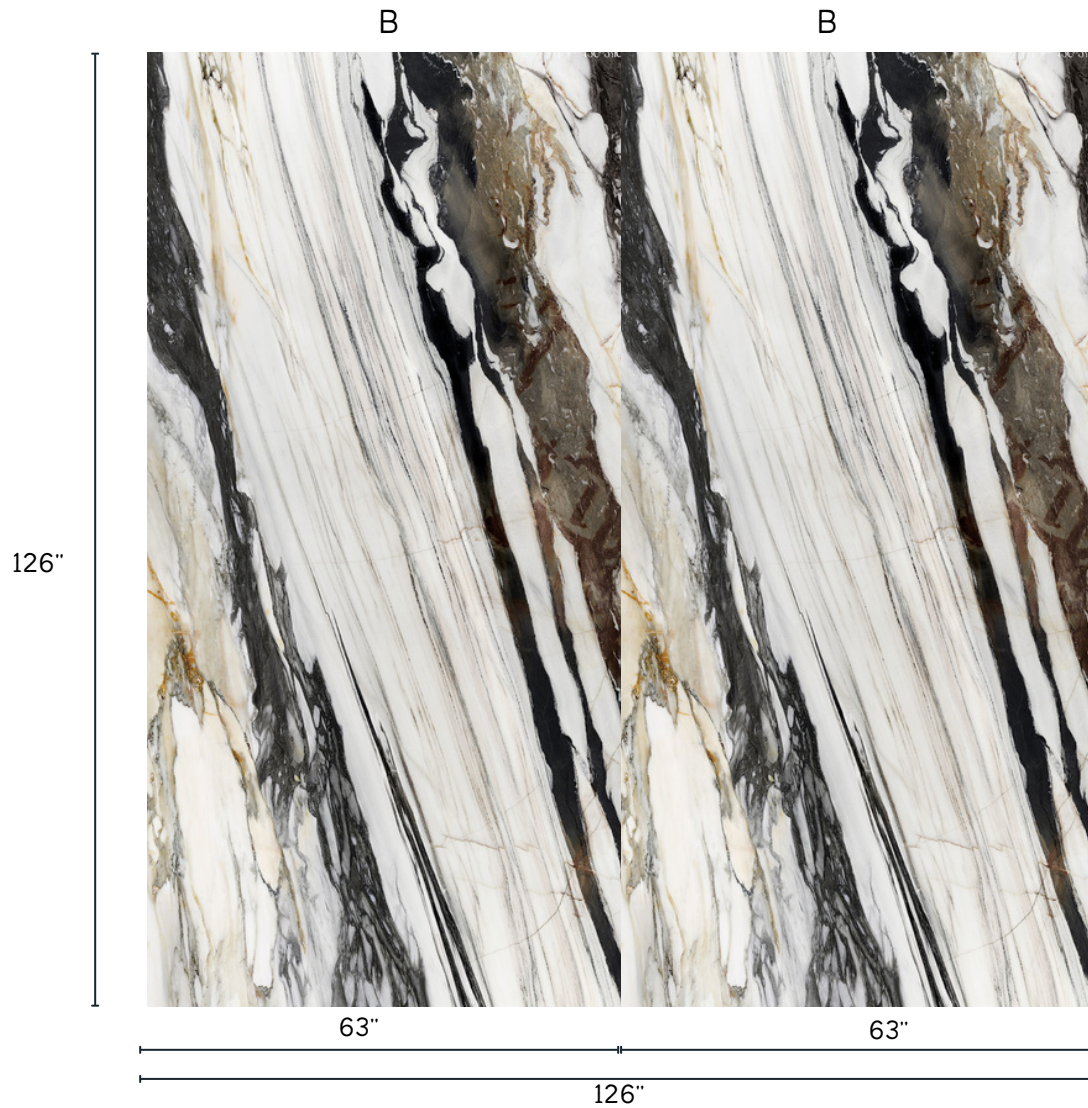

☎ (516) 877 -7032
✉ info@raimarble.com
🌐 www.raimarble.com
© rai_marble

CALACATTA FANTASY

SIZE: 126"x 63"
THICKNESS : 12mm / .50"
WEIGHT : 315 Pounds
FINISHES : Levicato/Polished

☎ (516) 877 -7032
✉ info@raimarble.com
🌐 www.raimarble.com
© rai_marble

CALACATTA FANTASY

SIZE: 126"x 63"
THICKNESS : 12mm / .50"
WEIGHT : 315 Pounds
FINISHES : Levicato/Polished

☎ (516) 877 -7032
✉ info@raimarble.com
🌐 www.raimarble.com
© rai_marble

CALACATTA FANTASY

SIZE: 126"x 63"
THICKNESS: 12mm / .50"
WEIGHT: 315 Pounds
FINISHES: Levicato/Polished

☎ (516) 877 -7032
✉ info@raimarble.com
🌐 www.raimarble.com
📷 rai_marble

CALACATTA FANTASY

SIZE: 126" x 63"
THICKNESS: 12mm / .50"
WEIGHT: 315 Pounds
FINISHES: *Levicato/Polished*

☎ (516) 877 -7032
✉ info@rainmarble.com
🌐 www.rainmarble.com
📷 rai_marble
