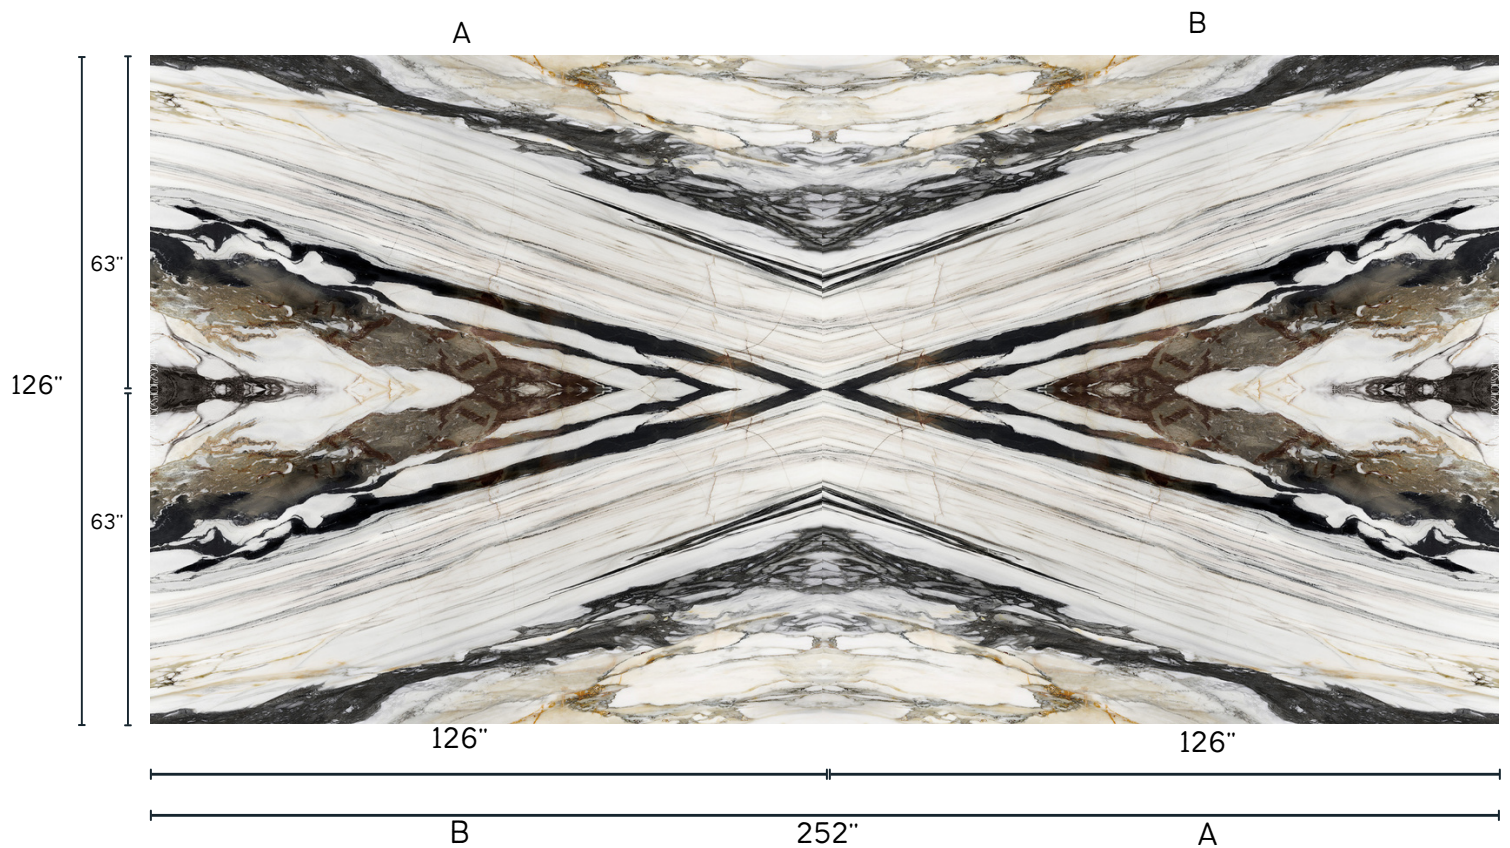

CALACATTA FANTASY

SIZE: 126"x 63"
THICKNESS : 12mm / .50"
WEIGHT : 315 Pounds
FINISHES : Levicato/Polished

☎ (516) 877 -7032
✉ info@raimarble.com
🌐 www.raimarble.com
© rai_marble