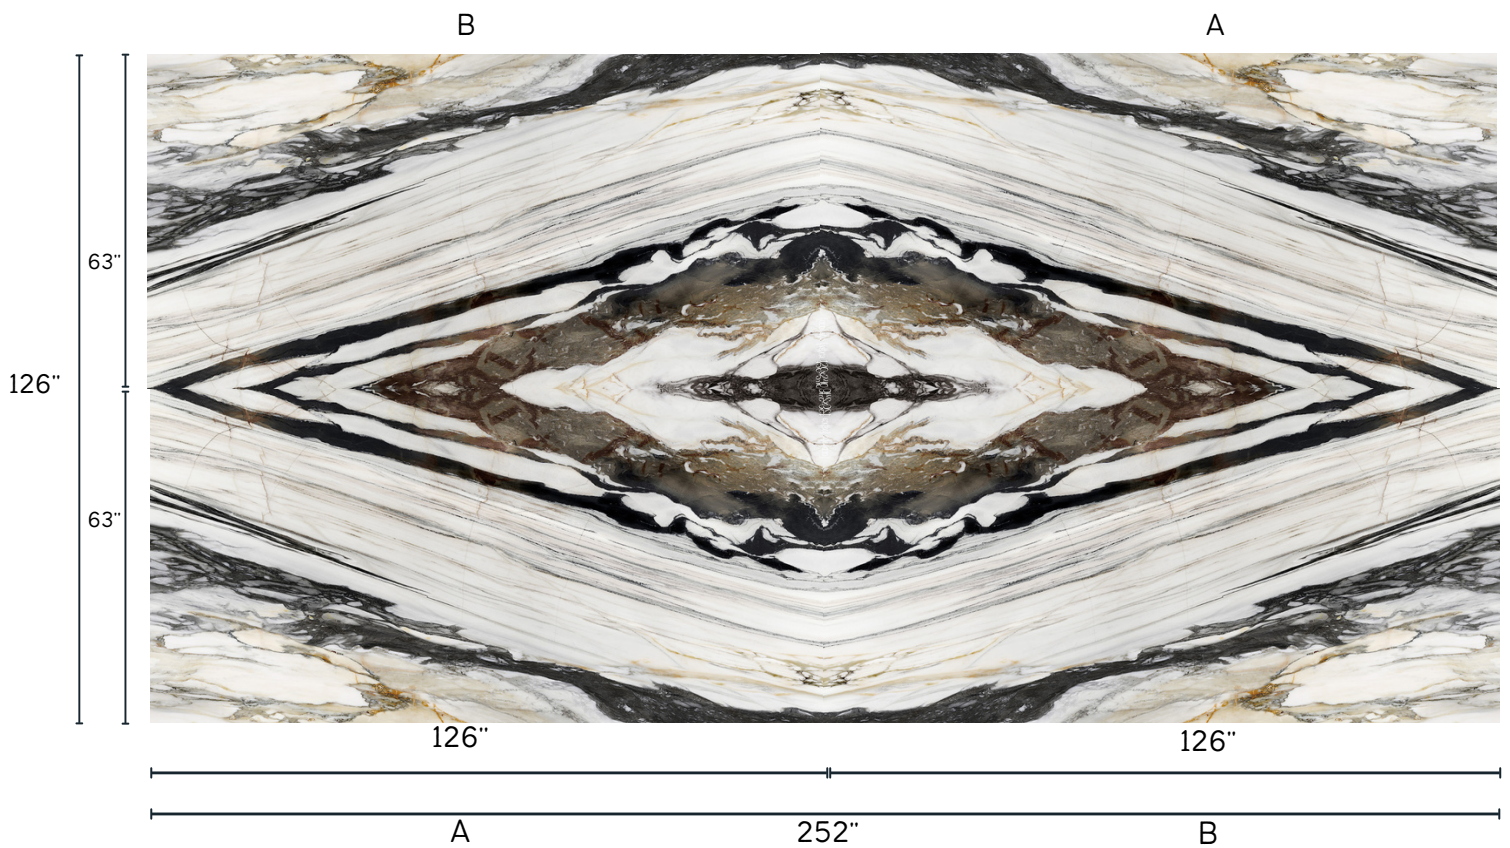

CALACATTA FANTASY

SIZE: 126"x 63"
THICKNESS : 12mm / .50"
WEIGHT : 315 Pounds
FINISHES : Levicato/Polished

☎ (516) 877 -7032
✉ info@raimarble.com
🌐 www.raimarble.com
© rai_marble