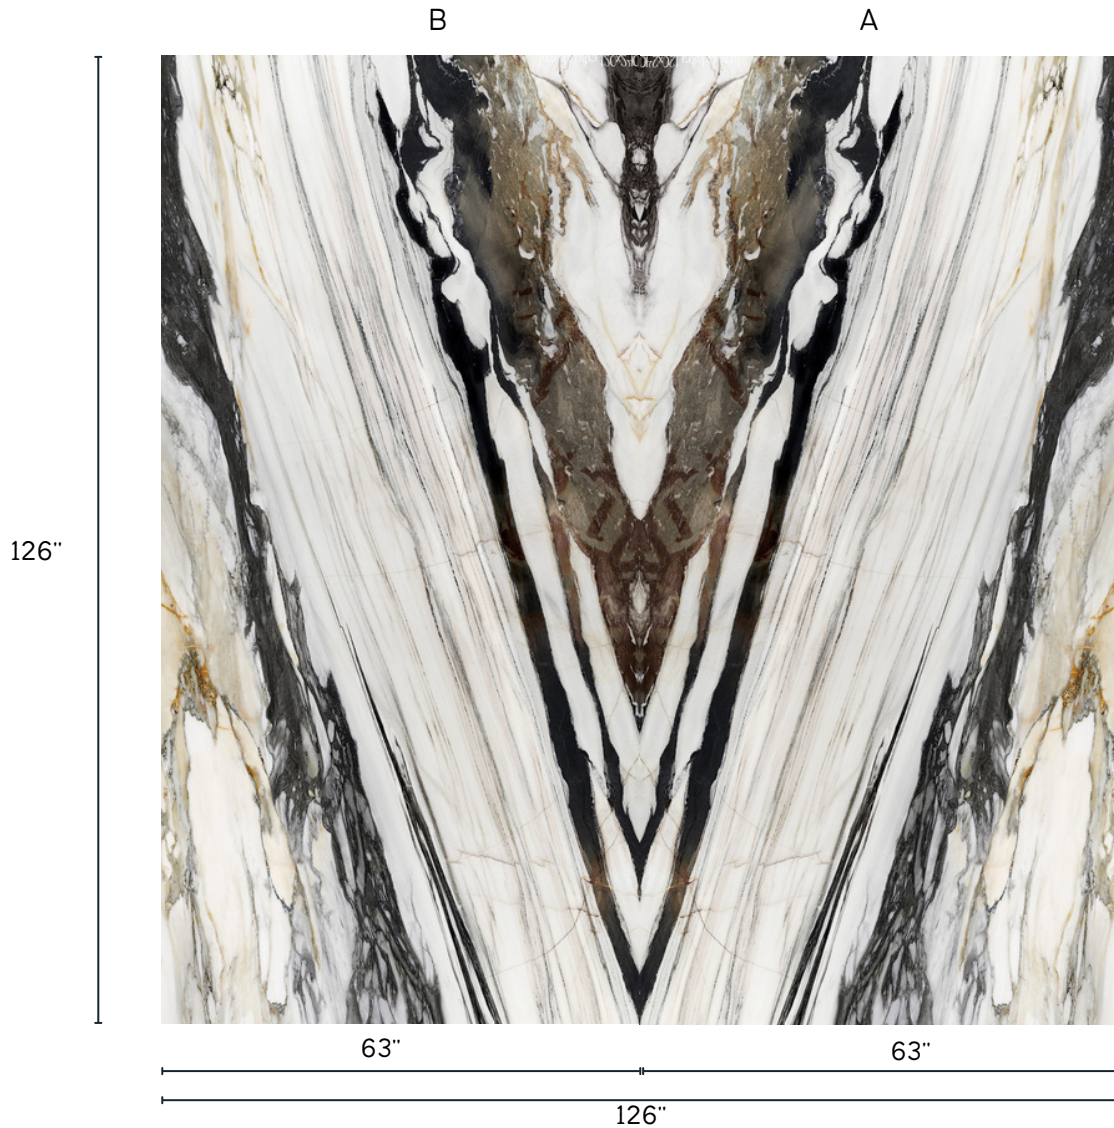

CALACATTA FANTASY

SIZE: 126"x 63"
THICKNESS : 12mm / .50"
WEIGHT : 315 Pounds
FINISHES : Levicato/Polished

☎ (516) 877 -7032
✉ info@raimarble.com
🌐 www.raimarble.com
📷 rai_marble