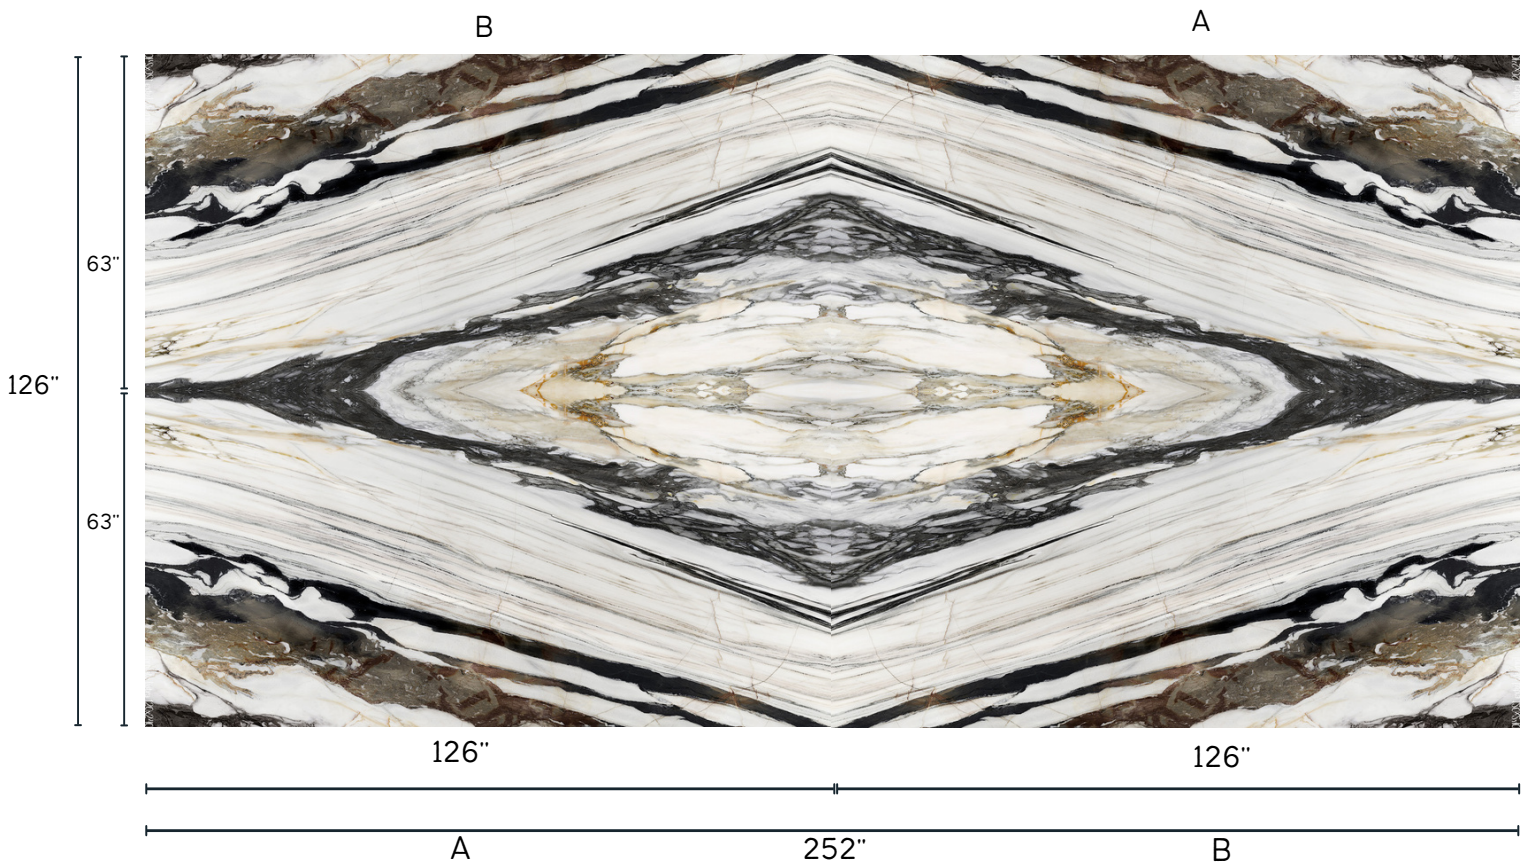

CALACATTA FANTASY

SIZE: 126"x 63"
THICKNESS : 12mm / .50"
WEIGHT : 315 Pounds
FINISHES : Levicato/Polished

☎ (516) 877 -7032
✉ info@raimarble.com
🌐 www.raimarble.com
© rai_marble