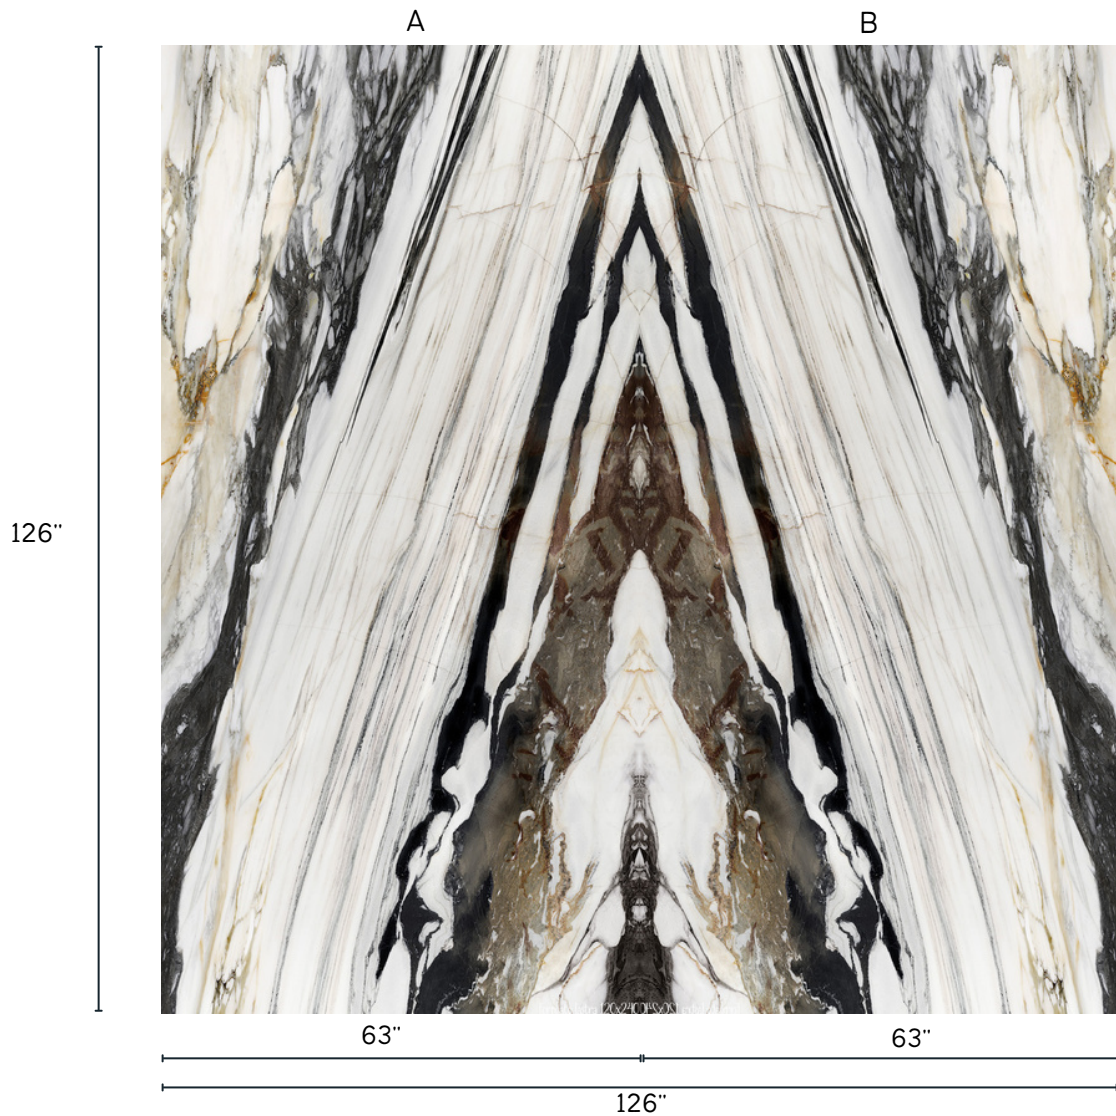

CALACATTA FANTASY

FACCIA A

FACCIA B

126"

63"

126"

63"

SIZE: 126"x 63"
THICKNESS : 12mm / .50"
WEIGHT : 315 Pounds
FINISHES : Levicato/Polished

☎ (516) 877 -7032
✉ info@rainmarble.com
🌐 www.rainmarble.com
📷 rai_marble

CALACATTA FANTASY

SIZE: 126"x 63"
THICKNESS : 12mm / .50"
WEIGHT : 315 Pounds
FINISHES : Levicato/Polished

☎ (516) 877 -7032
✉ info@raimarble.com
🌐 www.raimarble.com
📷 rai_marble

CALACATTA FANTASY

SIZE: 126"x 63"
THICKNESS : 12mm / .50"
WEIGHT : 315 Pounds
FINISHES : Levicato/Polished

☎ (516) 877 -7032
✉ info@raimarble.com
🌐 www.raimarble.com
📷 rai_marble

CALACATTA FANTASY

SIZE: 126"x 63"
THICKNESS : 12mm / .50"
WEIGHT : 315 Pounds
FINISHES : Levicato/Polished

CALACATTA FANTASY

SIZE: 126"x 63"
THICKNESS : 12mm / .50"
WEIGHT : 315 Pounds
FINISHES : Levicato/Polished

☎ (516) 877 -7032
✉ info@raimarble.com
🌐 www.raimarble.com
© rai_marble

CALACATTA FANTASY

SIZE: 126"x 63"
THICKNESS: 12mm / .50"
WEIGHT: 315 Pounds
FINISHES: Levicato/Polished