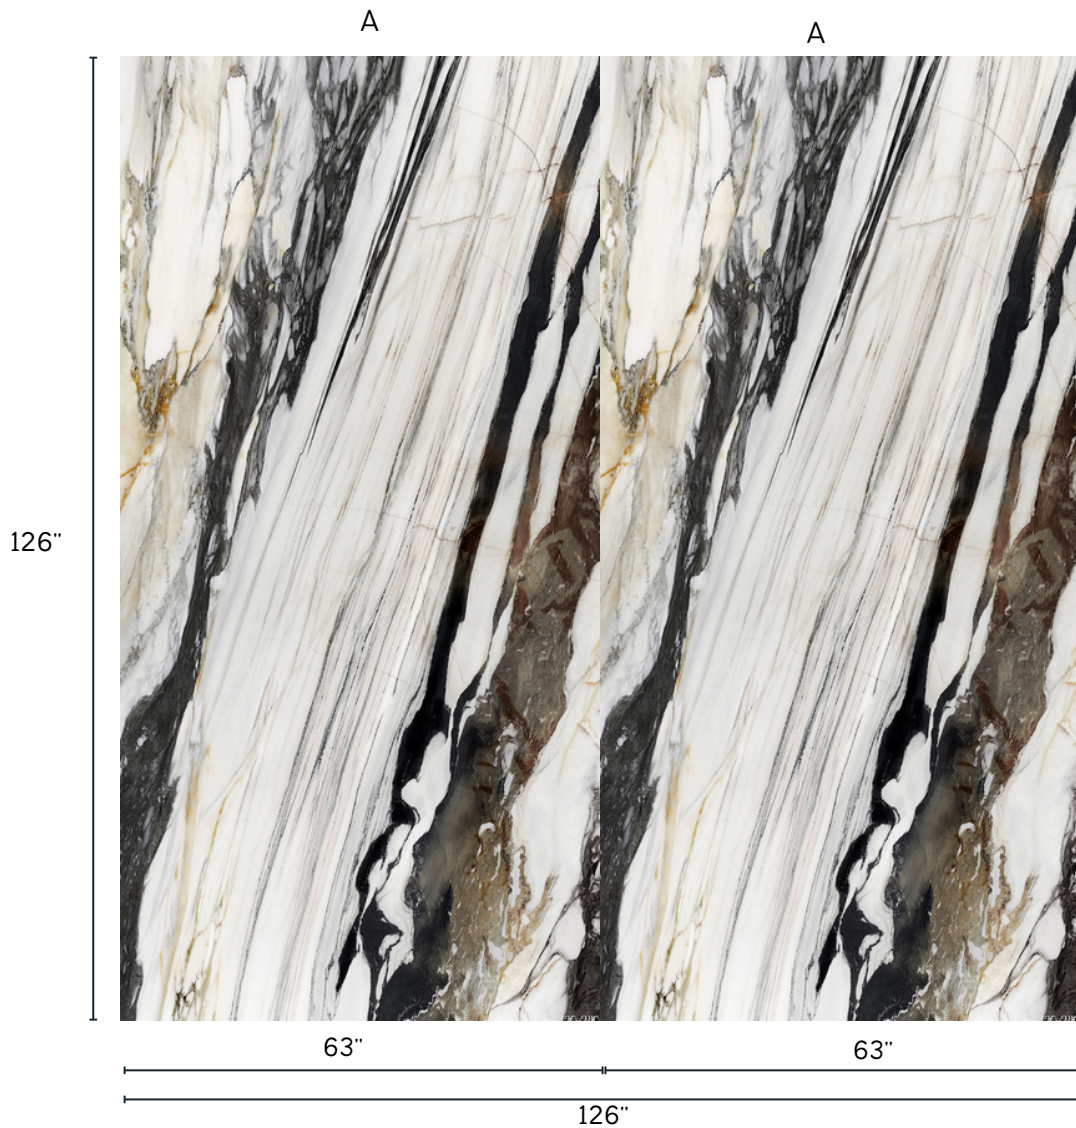

☎ (516) 877 -7032
✉ info@raimarble.com
🌐 www.raimarble.com
© rai_marble

CALACATTA FANTASY

SIZE: 126"x 63"
THICKNESS : 12mm / .50"
WEIGHT : 315 Pounds
FINISHES : Levicato/Polished

☎ (516) 877 -7032
✉ info@raimarble.com
🌐 www.raimarble.com
© rai_marble

CALACATTA FANTASY

SIZE: 126"x 63"
THICKNESS : 12mm / .50"
WEIGHT : 315 Pounds
FINISHES : Levicato/Polished

☎ (516) 877 -7032
✉ info@raimarble.com
🌐 www.raimarble.com
© rai_marble

CALACATTA FANTASY

SIZE: 126"x 63"
THICKNESS: 12mm / .50"
WEIGHT: 315 Pounds
FINISHES: Levicato/Polished

☎ (516) 877 -7032
✉ info@raimarble.com
🌐 www.raimarble.com
📷 rai_marble

CALACATTA FANTASY

SIZE: 126" x 63"
THICKNESS: 12mm / .50"
WEIGHT: 315 Pounds
FINISHES: *Levicato/Polished*

☎ (516) 877 -7032
✉ info@rainmarble.com
🌐 www.rainmarble.com
📷 rai_marble
