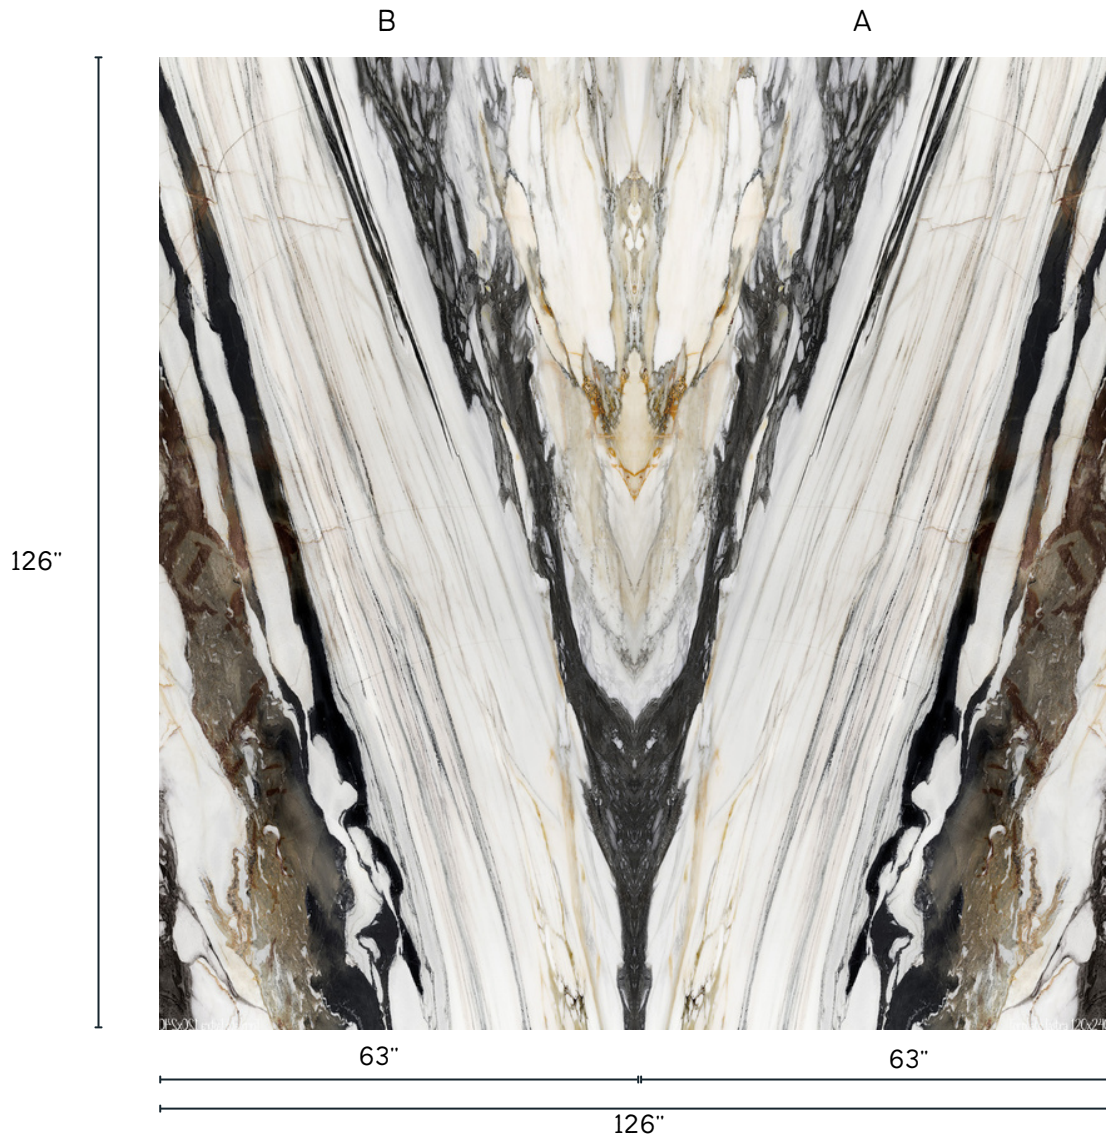

CALACATTA FANTASY

SIZE: 126"x 63"
THICKNESS : 12mm / .50"
WEIGHT : 315 Pounds
FINISHES : Levicato/Polished

☎ (516) 877 -7032
✉ info@raimarble.com
🌐 www.raimarble.com
📷 rai_marble

CALACATTA FANTASY

SIZE: 126"x 63"
THICKNESS : 12mm / .50"
WEIGHT : 315 Pounds
FINISHES : Levicato/Polished

☎ (516) 877 -7032
✉ info@raimarble.com
🌐 www.raimarble.com
📷 rai_marble

CALACATTA FANTASY

SIZE: 126"x 63"
THICKNESS: 12mm / .50"
WEIGHT: 315 Pounds
FINISHES: *Levicato/Polished*

☎ (516) 877 -7032
✉ info@raimarble.com
🌐 www.raimarble.com
📷 rai_marble

CALACATTA FANTASY

SIZE: 126"x 63"
THICKNESS : 12mm / .50"
WEIGHT : 315 Pounds
FINISHES : Levicato/Polished

☎ (516) 877 -7032
✉ info@raimarble.com
🌐 www.raimarble.com
© rai_marble

CALACATTA FANTASY

SIZE: 126"x 63"
THICKNESS : 12mm / .50"
WEIGHT : 315 Pounds
FINISHES : Levicato/Polished