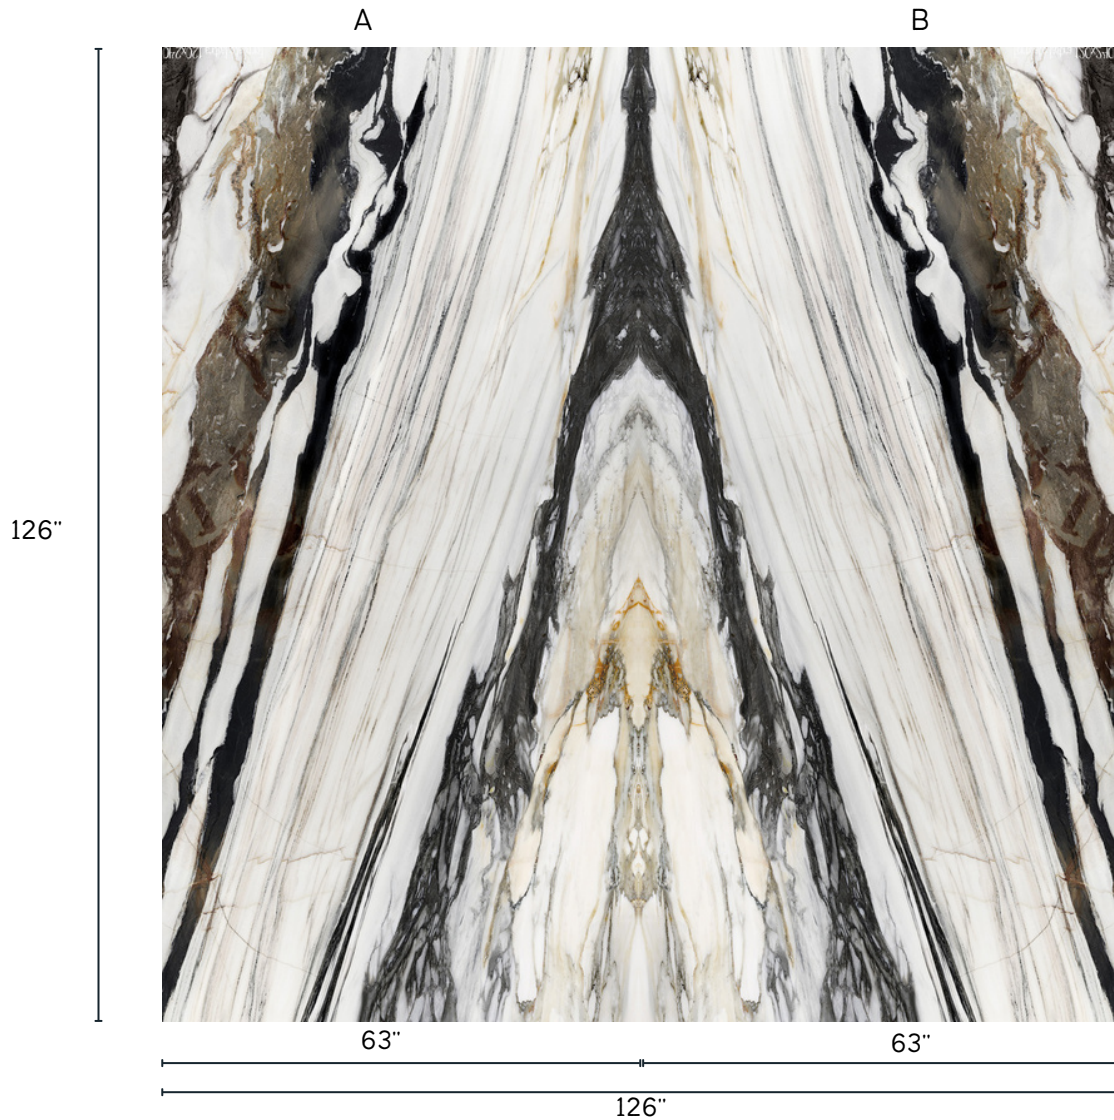

CALACATTA FANTASY

SIZE: 126"x 63"
THICKNESS : 12mm / .50"
WEIGHT : 315 Pounds
FINISHES : Levicato/Polished

☎ (516) 877 -7032
✉ info@raimarble.com
🌐 www.raimarble.com
📷 rai_marble