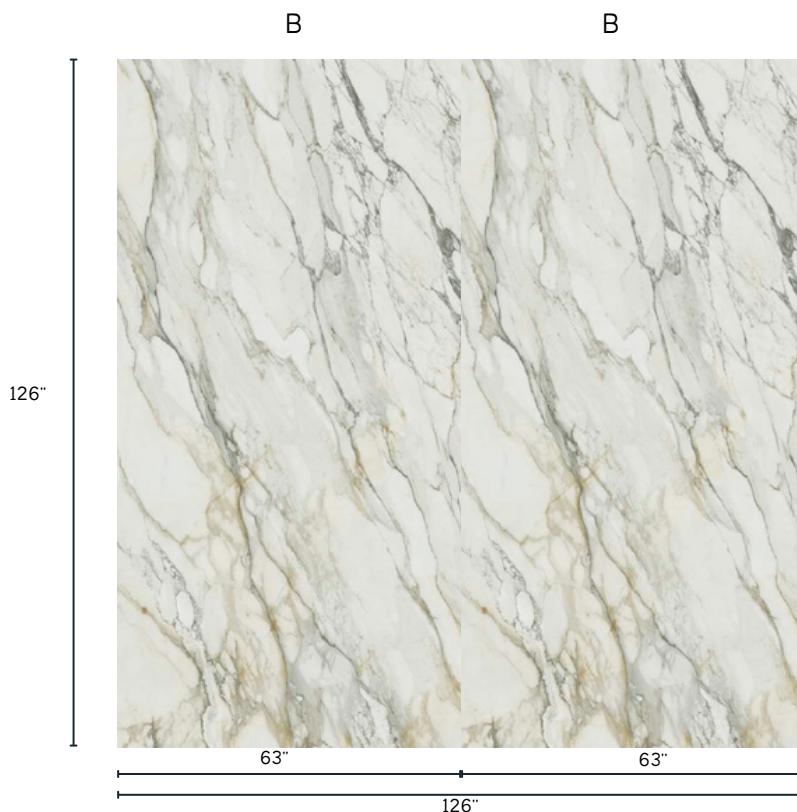

🌐 www.raimarble.com

📷 rai_marble

SIZE: 126"x 63"

THICKNESS: 12mm / .50"

WEIGHT: 315 Pounds

FINISHES: *Levicato/Polished*

☎ (516) 877 -7032

✉ info@raimarble.com

🌐 www.raimarble.com

📷 rai_marble

SIZE: 126"x 63"

THICKNESS : 12mm / .50"

WEIGHT : 315 Pounds

FINISHES : Levicato/Polished

☎ (516) 877 -7032

✉ info@raimarble.com