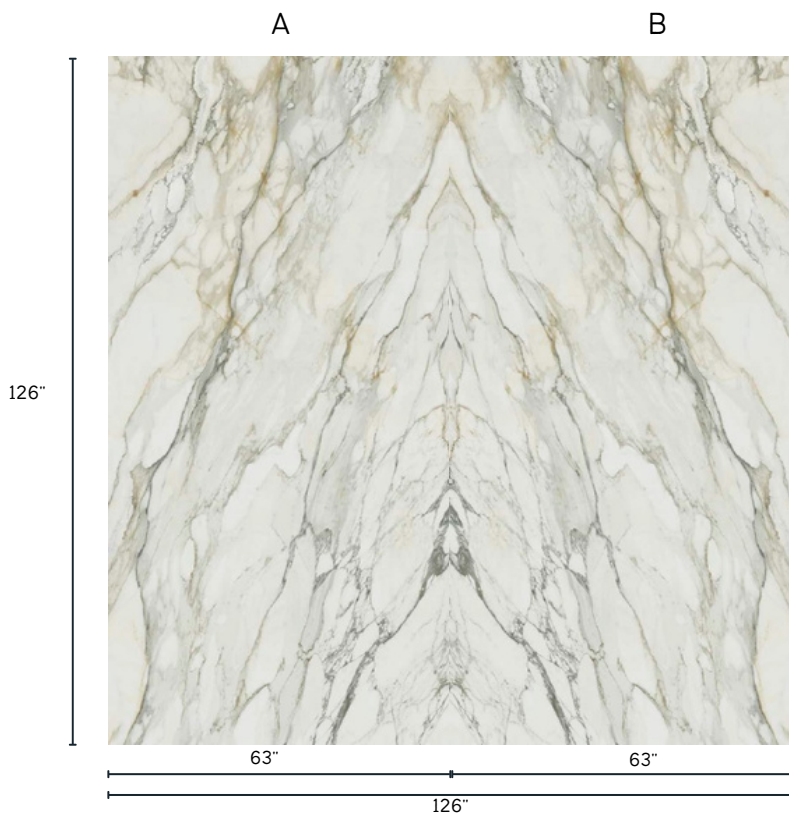

FACCIA A

FACCIA B

126"

63"

126"

63"

SIZE: 126"x 63"

THICKNESS : 12mm / .50"

WEIGHT : 315 Pounds

FINISHES : Levicato/Polished

☎ (516) 877 -7032

✉ info@raimarble.com

🌐 www.raimarble.com

📷 rai_marble

SIZE: 126"x 63"

THICKNESS : 12mm / .50"

WEIGHT : 315 Pounds

FINISHES : *Levicato/Polished*

☎ (516) 877 -7032

✉ info@raimarble.com

🌐 www.raimarble.com

📷 rai_marble

SIZE: 126"x 63"

THICKNESS : 12mm / .50"