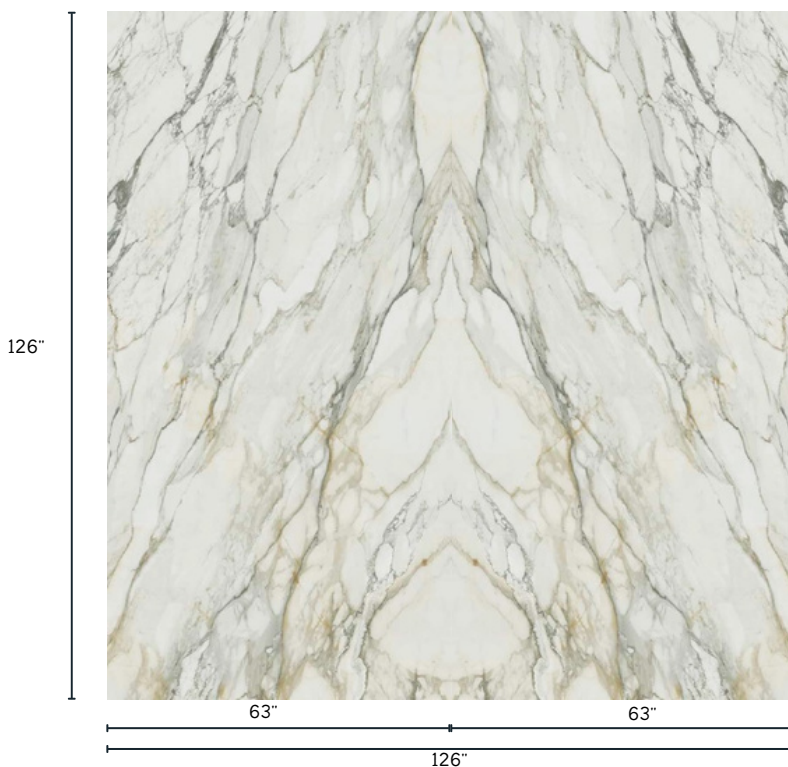

WEIGHT : 315 Pounds

FINISHES : *Levicato/Polished*

☎ (516) 877 -7032

✉ info@raimarble.com

🌐 www.raimarble.com

📷 rai_marble

A

B