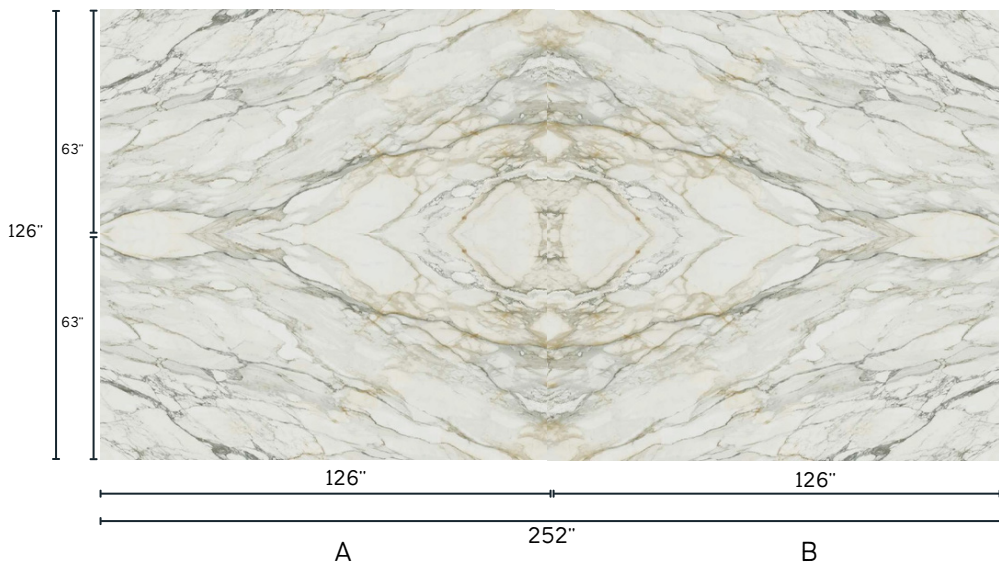

SIZE: 126"x 63"

THICKNESS : 12mm / .50"

WEIGHT : 315 Pounds

FINISHES : Levicato/Polished

☎ (516) 877 -7032

✉ info@raimarble.com

🌐 www.raimarble.com

📷 rai_marble

B

A

SIZE: 126"x 63"

THICKNESS : 12mm 047"

WEIGHT : 315 Pounds

FINISHES : *Levicato Polished*

☎ (516) 877 -7032

✉ info@raimarble.com