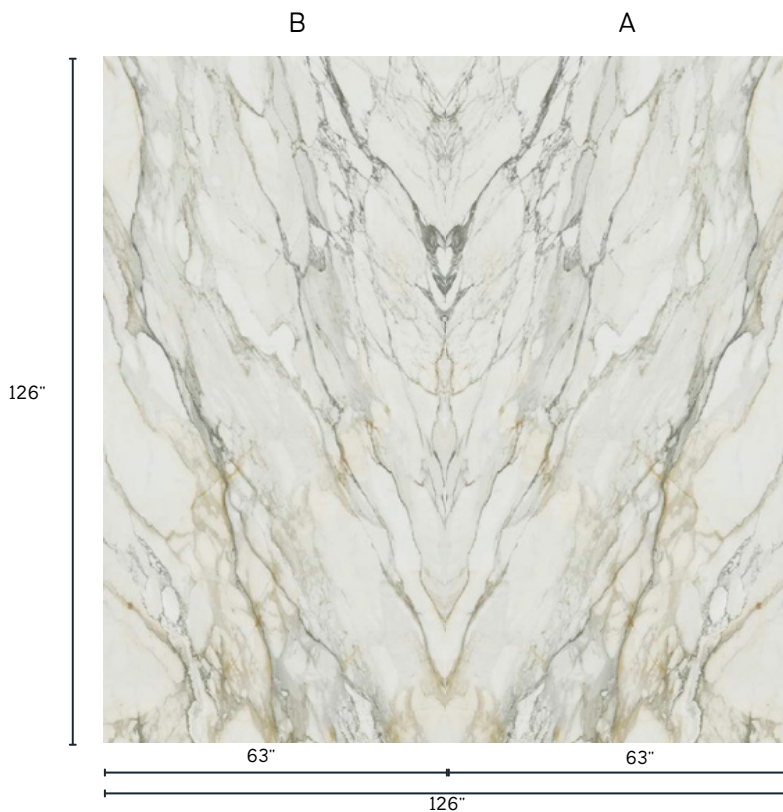

WEIGHT : 315 Pounds

FINISHES : *Levicato/Polished*

☎ (516) 877 -7032

✉ info@raimarble.com

🌐 www.raimarble.com

📷 rai_marble

SIZE: 126"x 63"

THICKNESS : 12mm / .50"

WEIGHT : 315 Pounds

FINISHES : *Levicato/Polished*

☎ (516) 877 -7032

✉ info@raimarble.com

🌐 www.raimarble.com

📷 rai_marble

A

B