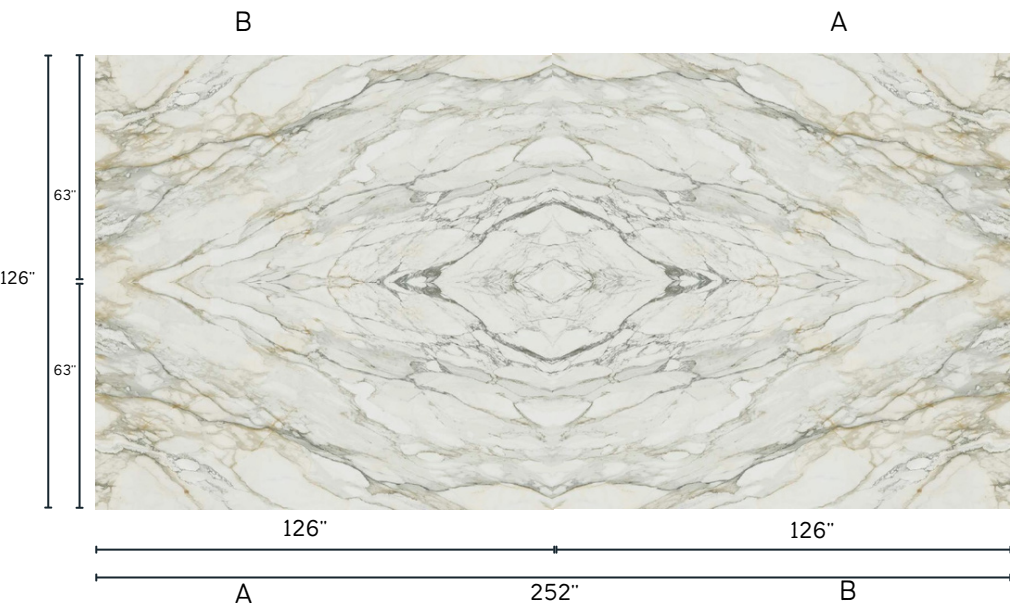

SIZE: 126"x 63"

THICKNESS : 12mm / .50"

WEIGHT : 315 Pounds

FINISHES : Levicato/Polished

☎ (516) 877 -7032

✉ info@raimarble.com

🌐 www.raimarble.com

📷 rai_marble

SIZE: 126"x 63"

THICKNESS : 12mm 047"

WEIGHT : 315 Pounds

FINISHES : *Levicato Polished*

☎ (516) 877 -7032

✉ info@raimarble.com

🌐 www.raimarble.com

📷 rai_marble