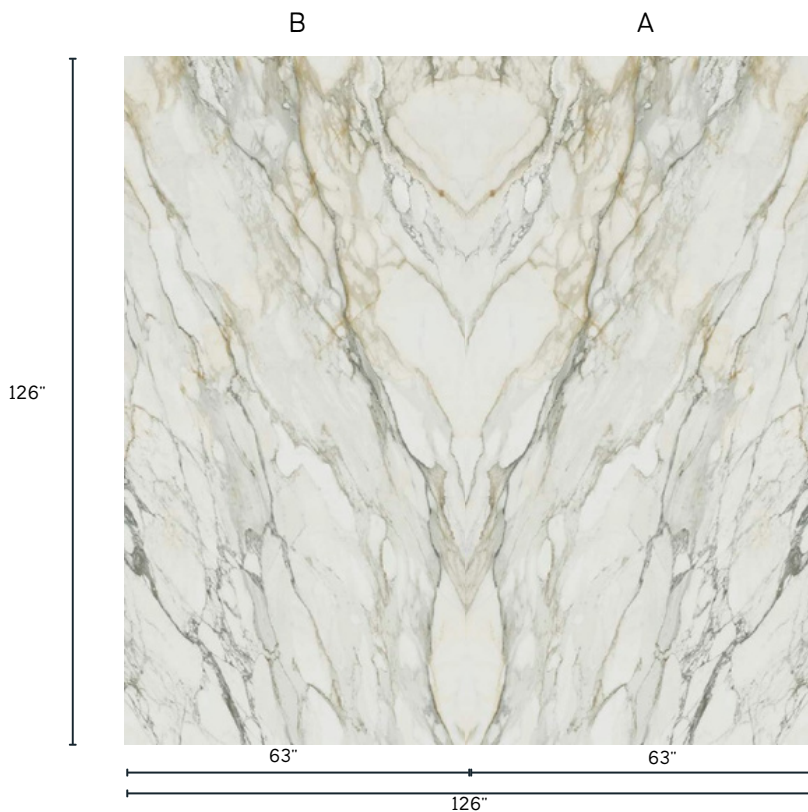

SIZE: 126"x 63"

THICKNESS: 12mm / .50"

WEIGHT: 315 Pounds

FINISHES: *Levicato/Polished*

 (516) 877 -7032

 info@raimarble.com

 www.raimarble.com

 [rai_marble](https://www.instagram.com/rai_marble)

SIZE: 126"x 63"

THICKNESS : 12mm / .50"

WEIGHT : 315 Pounds

FINISHES : Levicato/Polished

☎ (516) 877 -7032

✉ info@raimarble.com

🌐 www.raimarble.com

📷 rai_marble