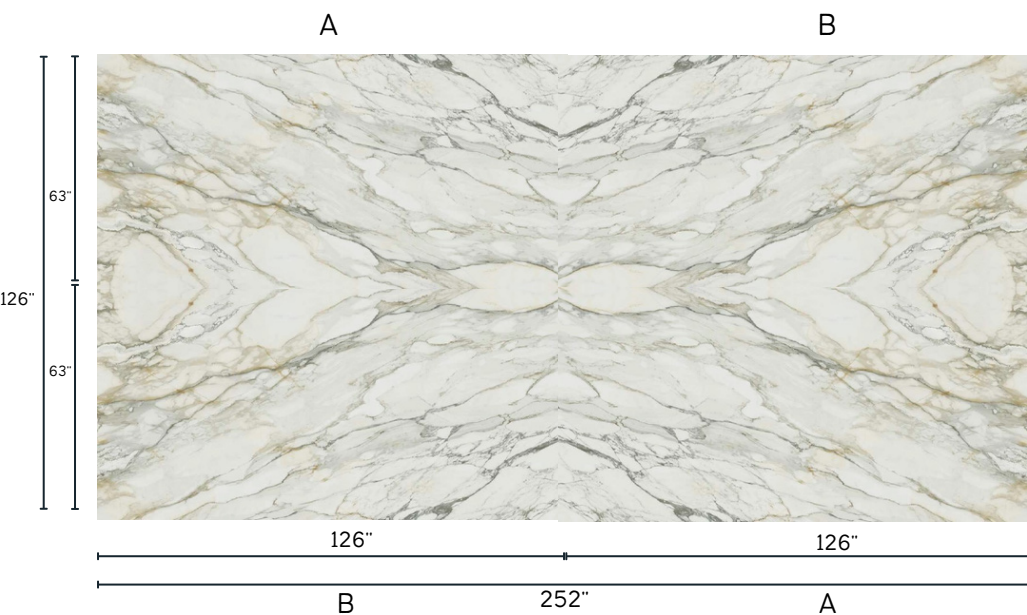

B

A

SIZE: 126"x 63"

THICKNESS : 12mm 047"

WEIGHT : 315 Pounds

FINISHES : *Levicato Polished*

☎ (516) 877 -7032

✉ info@raimarble.com

🌐 www.raimarble.com

📷 rai_marble

SIZE: 126"x 63"

THICKNESS: 12mm / .50"

WEIGHT: 315 Pounds

FINISHES: *Levicato/Polished*

☎ (516) 877 -7032

✉ info@raimarble.com