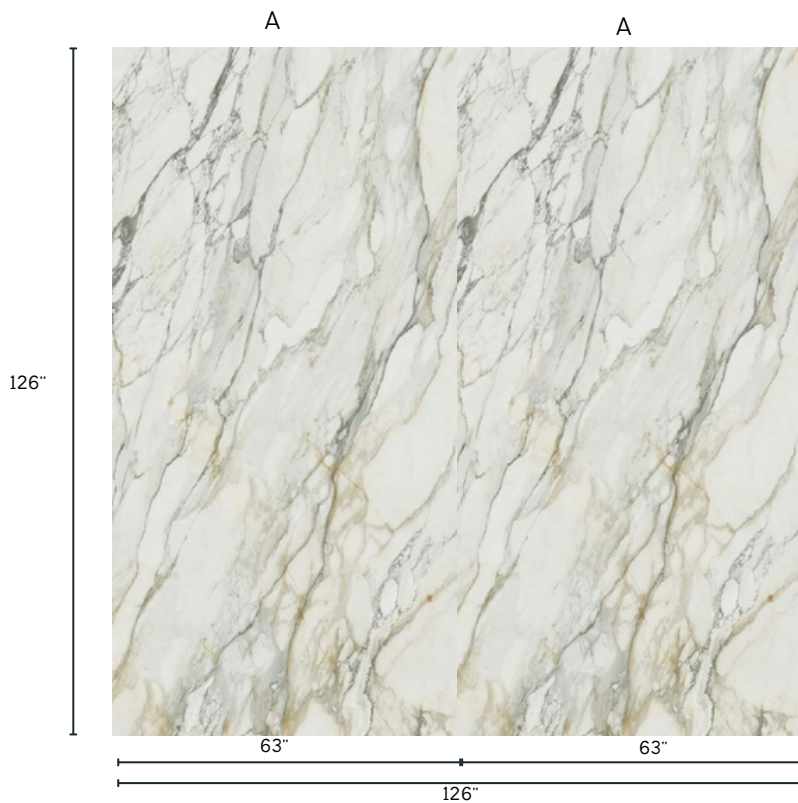

🌐 www.raimarble.com

📷 rai_marble

SIZE: 126"x 63"

THICKNESS: 12mm / .50"

WEIGHT: 315 Pounds

FINISHES: *Levicato/Polished*

☎ (516) 877 -7032

✉ info@raimarble.com