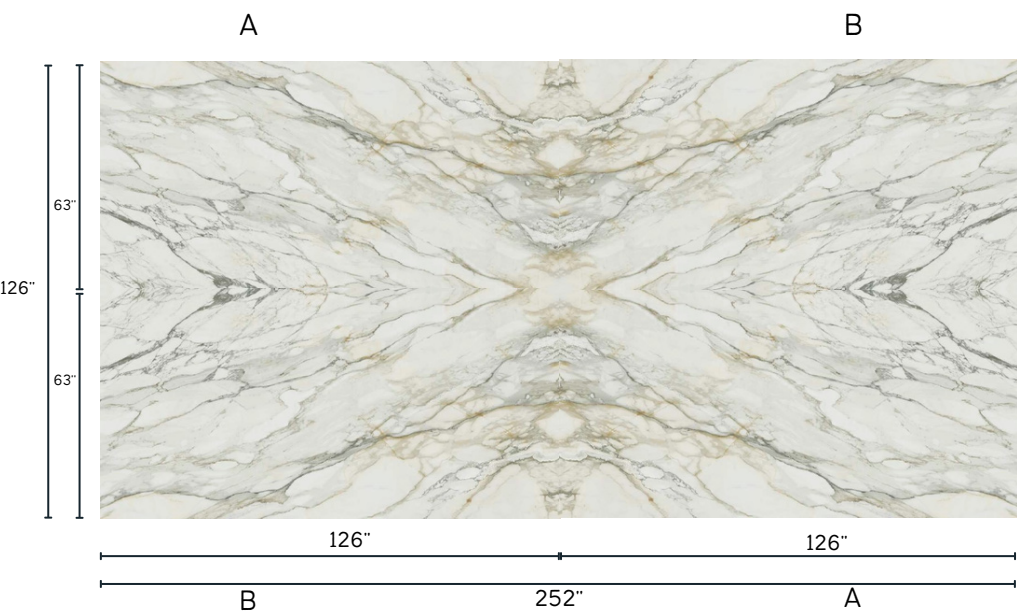

SIZE: 126"x 63"

THICKNESS : 12mm 047"

WEIGHT : 315 Pounds

FINISHES : *Levicato Polished*

☎ (516) 877 -7032

✉ info@raimarble.com

🌐 www.raimarble.com

📷 rai_marble

SIZE: 126"x 63"

THICKNESS : 12mm / .50"

WEIGHT : 315 Pounds

FINISHES : Levicato/Polished

☎ (516) 877 -7032

✉ info@raimarble.com

🌐 www.raimarble.com

📷 rai_marble